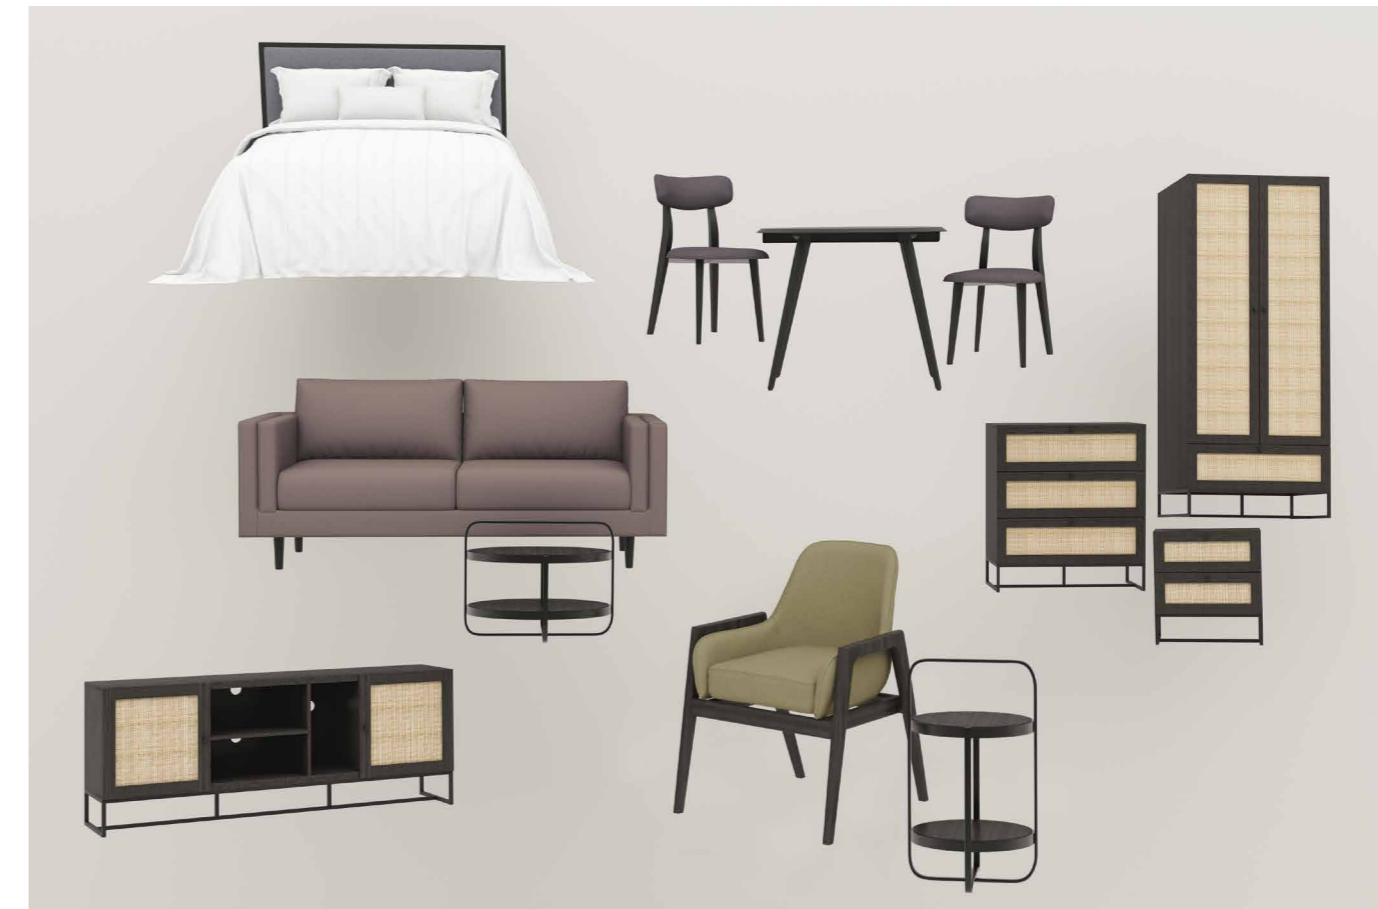

DENVER BED FRAME

Elegant and stylish bed

ORTHOPAEDIC DELUXE MATTRESS

CORTONA BEDROOM SET

Cream linen curtains

Warm walnut flooring

Styled with neutral accents and subtle patterns

Virtually stage the Dark Naturals collection in your space

DCTR[™]
Virtual staging
with LOFT x DCTR 

Benefits of our Furniture Packs

Our from-stock, professionally installed, design-led furniture packages offer the ideal solution for any property professional looking to attract residents to their property.