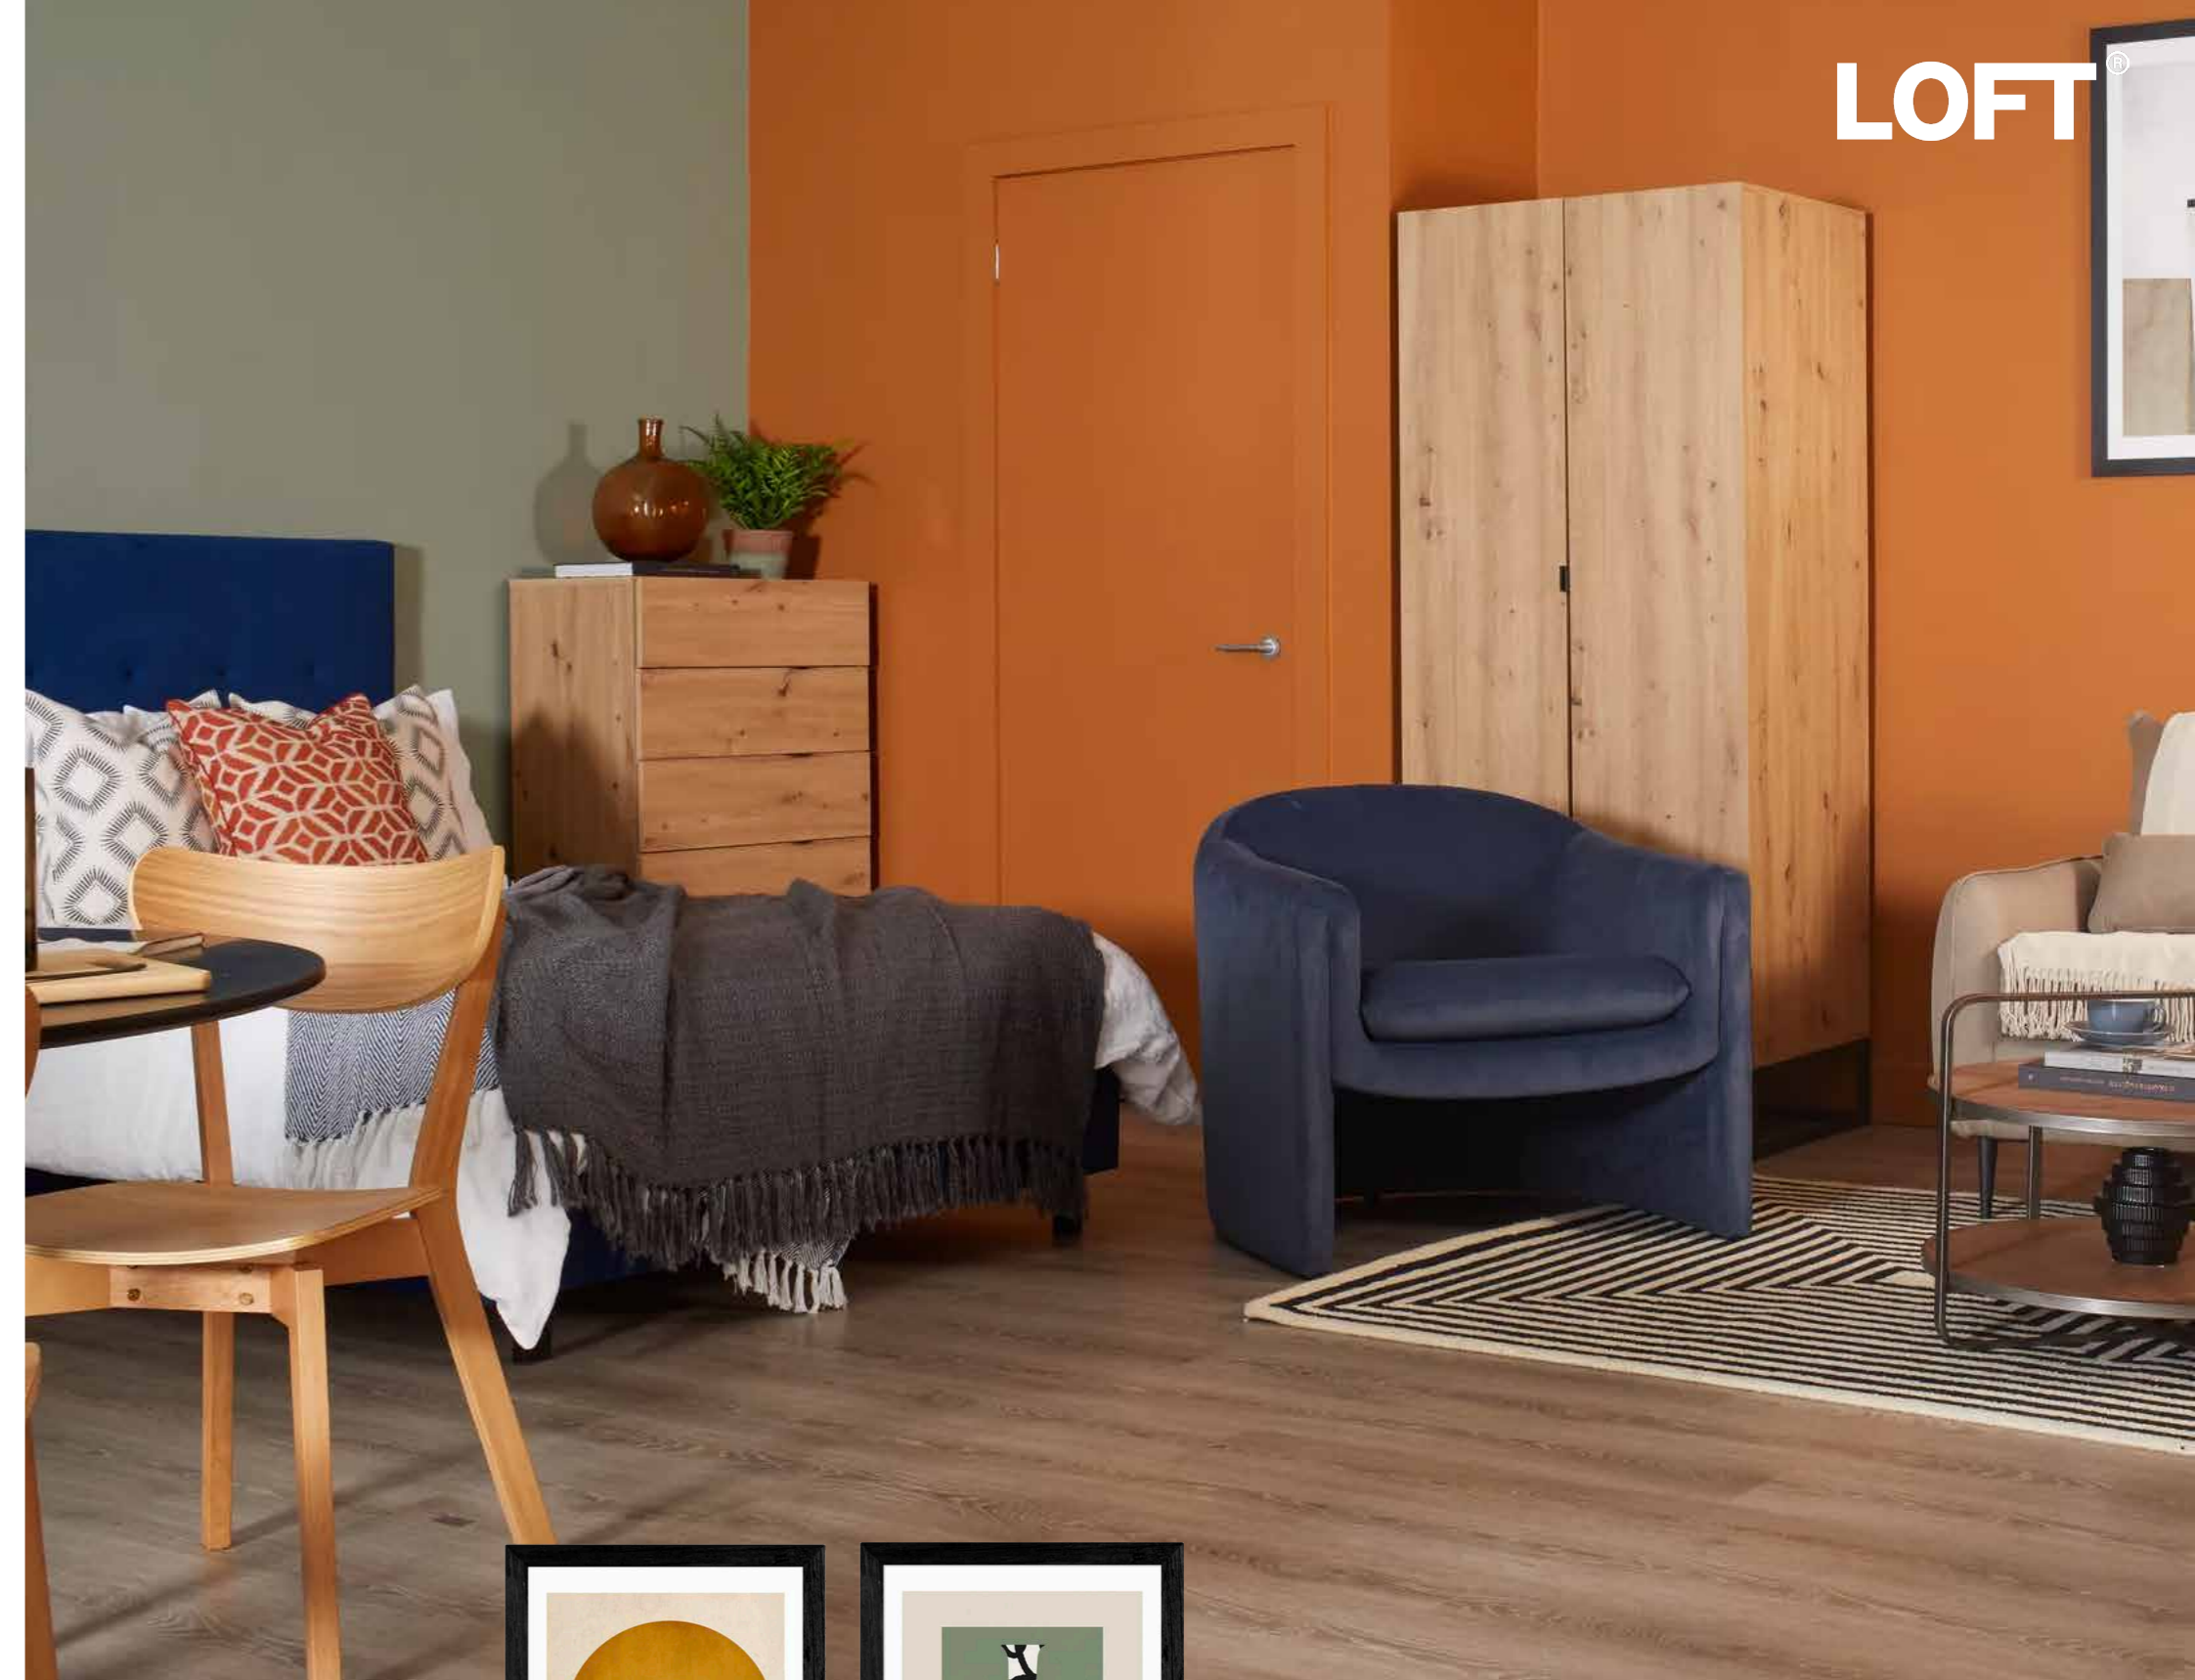

Durable woven fabric

SILVIO DINING TABLE

ROXXY DINING CHAIR

AMARA BED FRAME

Statement bed

REGENERATE MATTRESS

MONTROSE BEDROOM SET

Beige linen curtains