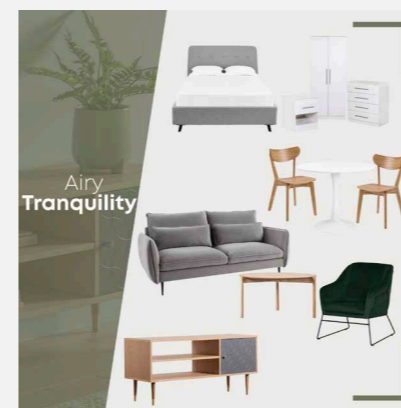

LOFT[®]

Furniture Packages

Manhattan

Modern, industrial-chic, neutral

Copenhagen

Colourful twist on Scandi design

Verona

Luxe finishes for a designer style