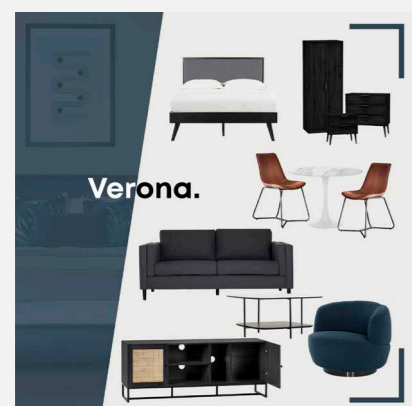

LOFT[®]

Furniture Packages

Manhattan

Modern, industrial-chic, neutral

Copenhagen

Colourful twist on Scandi design

Verona

Luxe finishes for a designer style