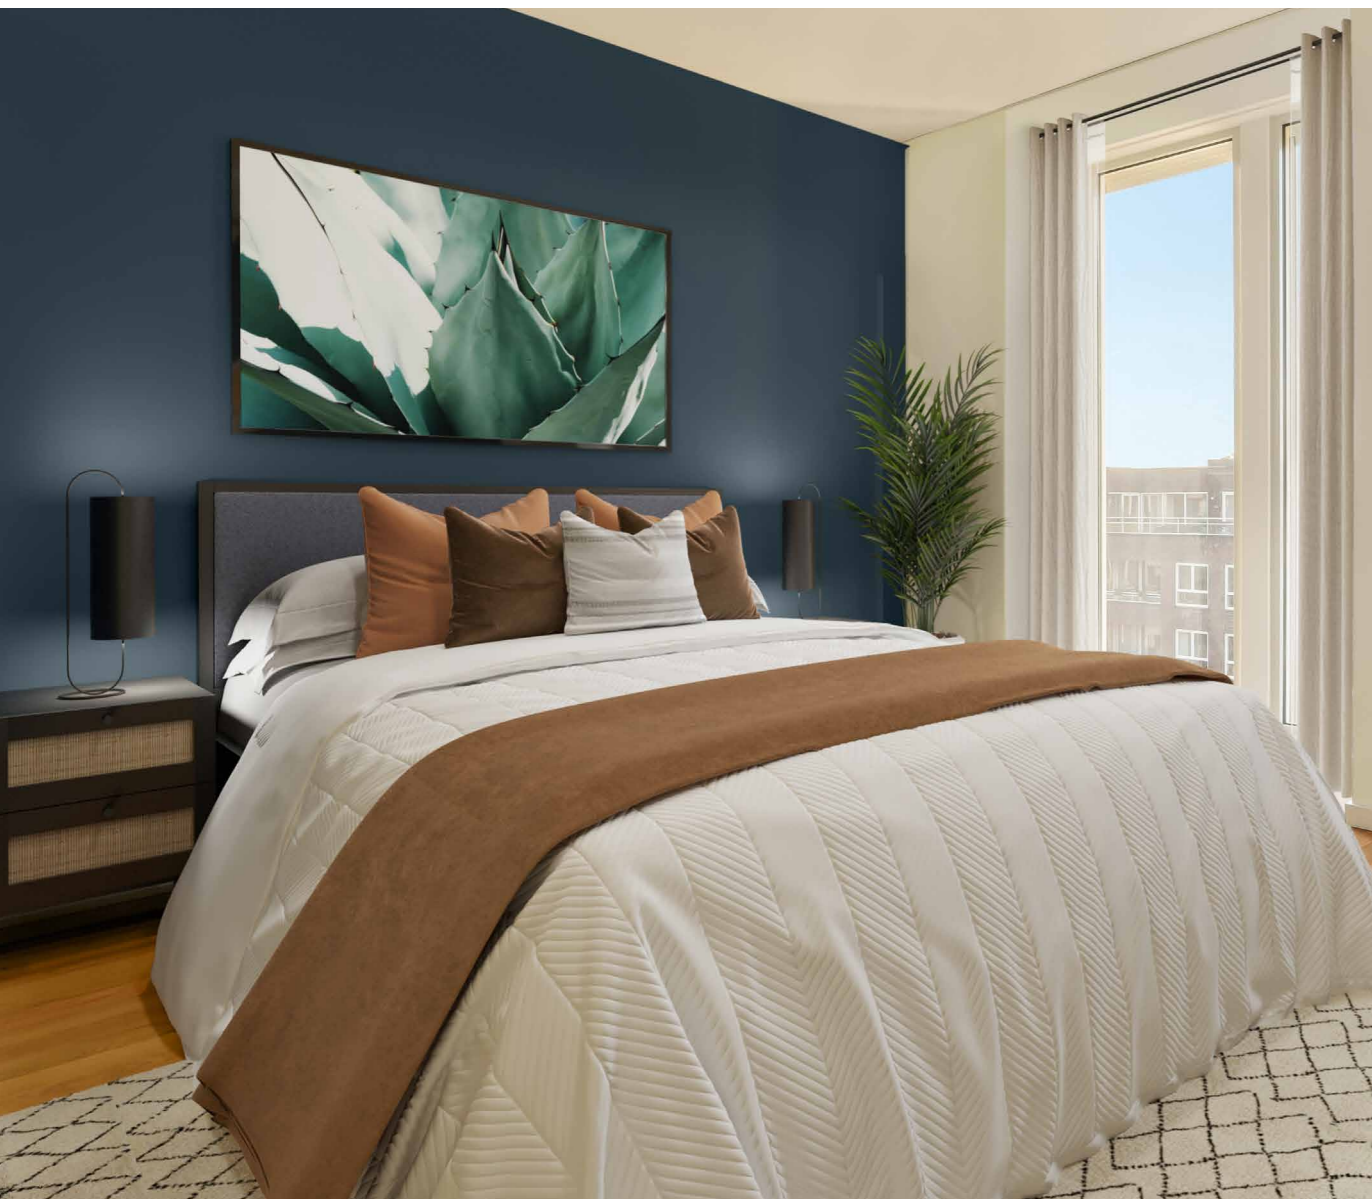

DENVER BED FRAME

Elegant and stylish bed

ORTHOPAEDIC DELUXE MATTRESS

CORTONA BEDROOM SET

Cream linen curtains

Warm walnut flooring

Styled with neutral accents and subtle patterns

Virtually stage the Dark Naturals collection in your space