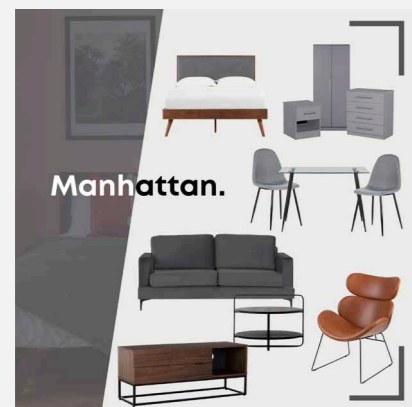

LOFT[®]

Furniture Packages

Manhattan

Modern, industrial-chic, neutral

Copenhagen

Colourful twist on Scandi design

Verona

Luxe finishes for a designer style