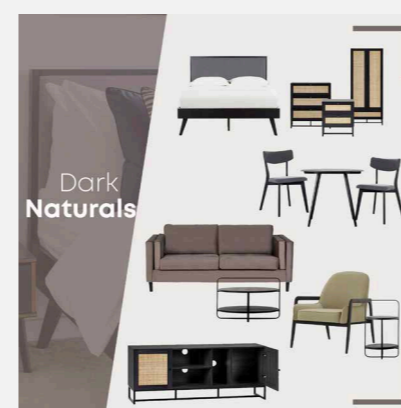

Dark Naturals

Modern dark tones and rattan