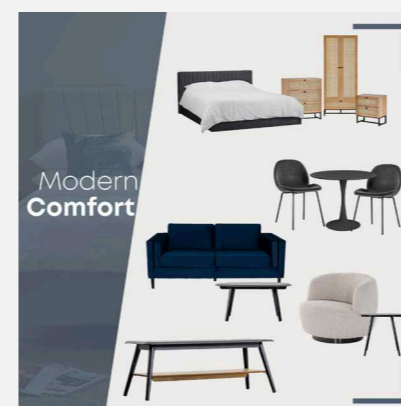

Modern Comfort

Contemporary, neutral design