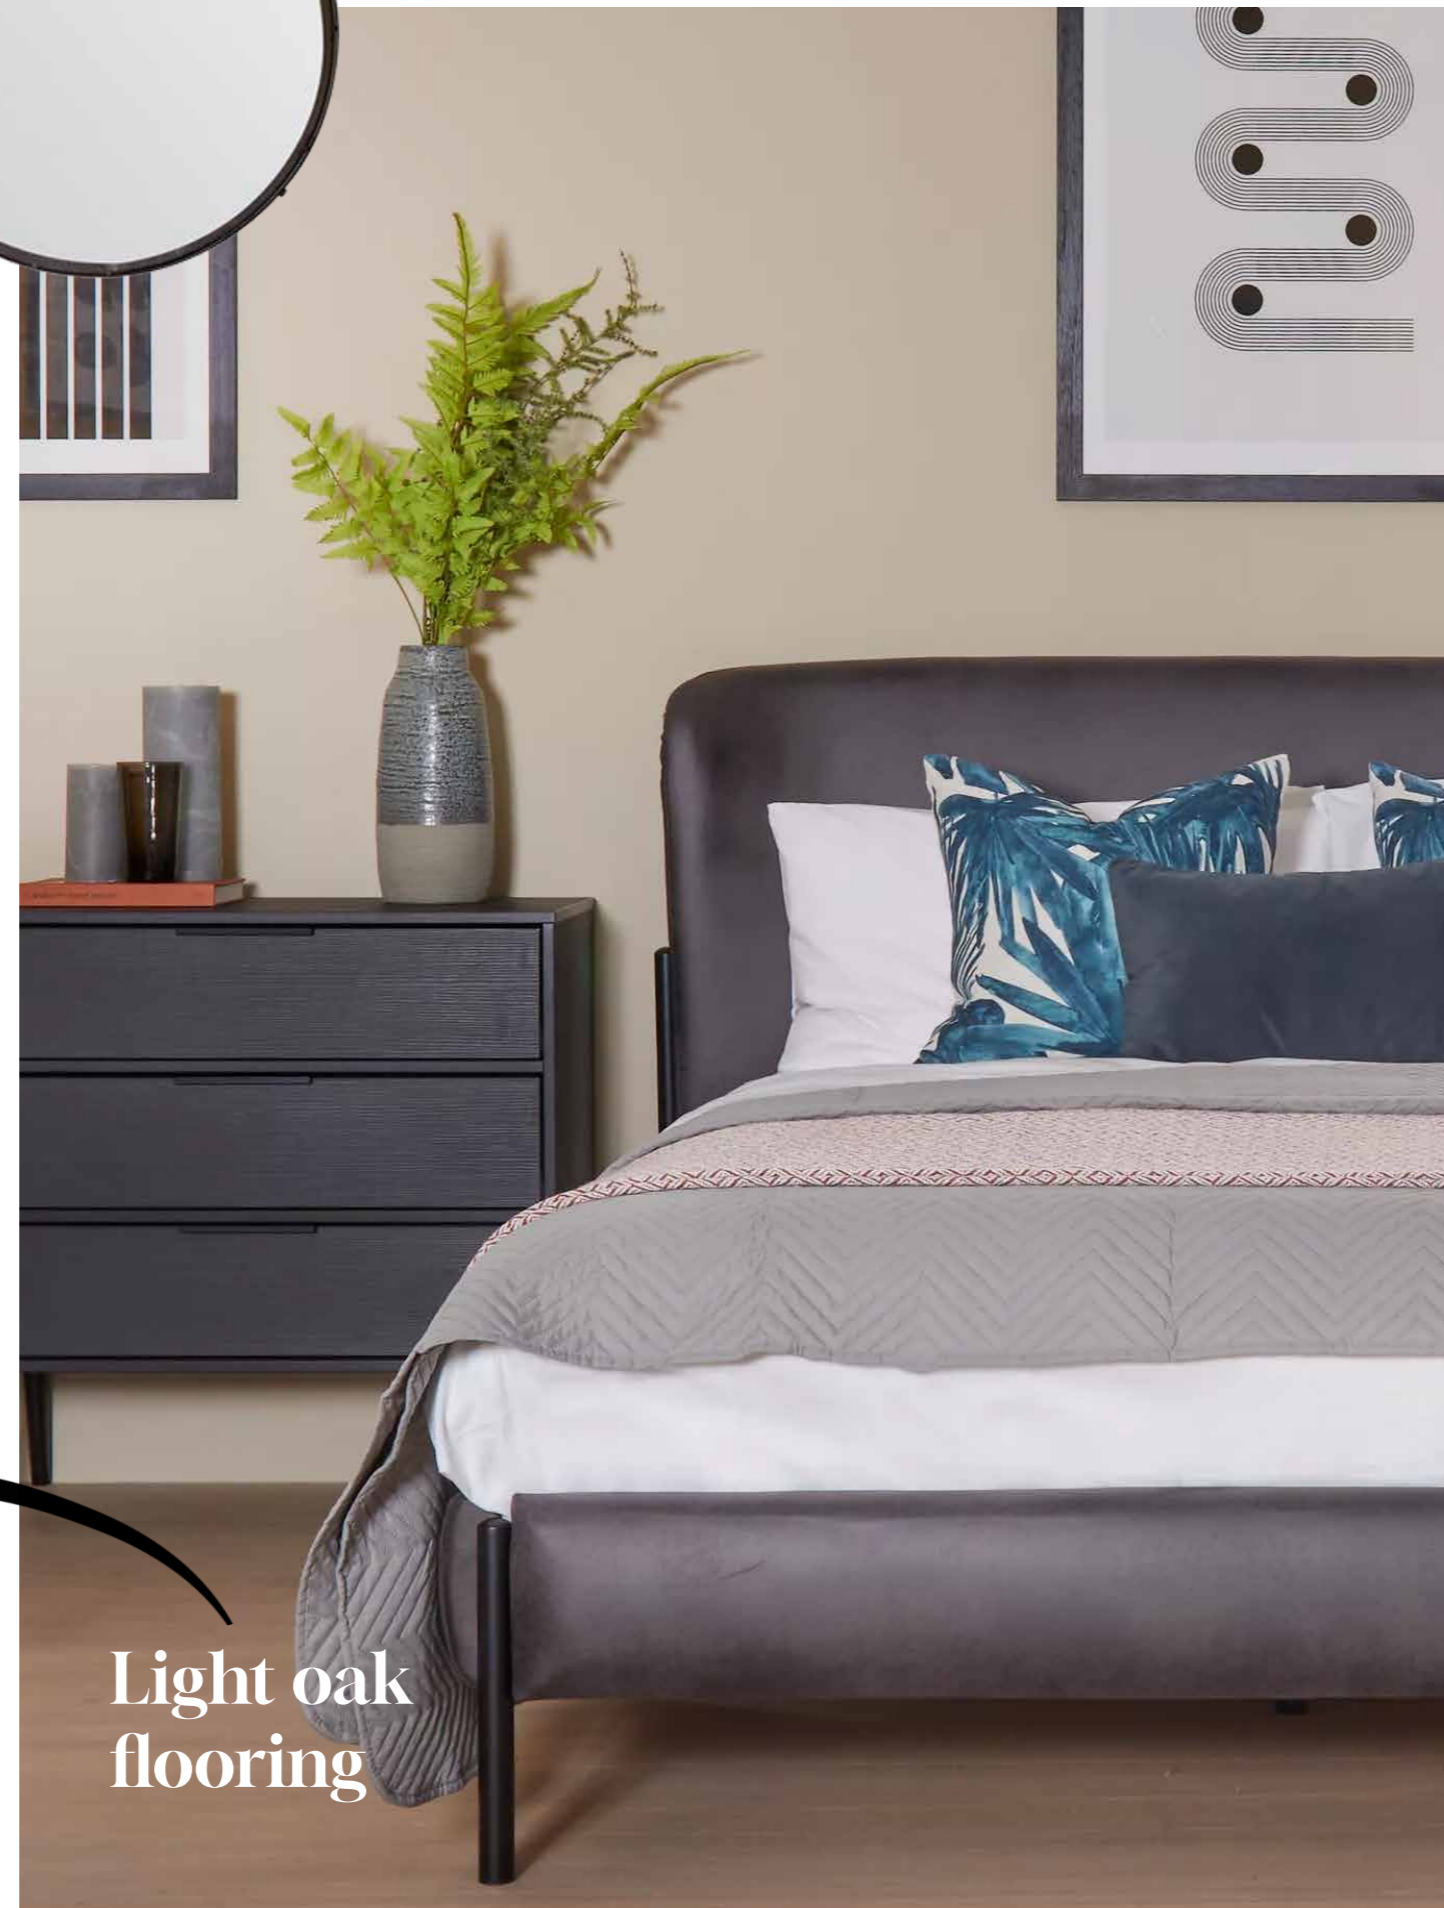

DENVER BED FRAME

ORTHOPAEDIC DELUXE MATTRESS

ROBINN BEDROOM SET

Charcoal herringbone curtains

Light oak flooring

Style with neutral decor and artistic designs

Virtually stage the Verona collection in your space