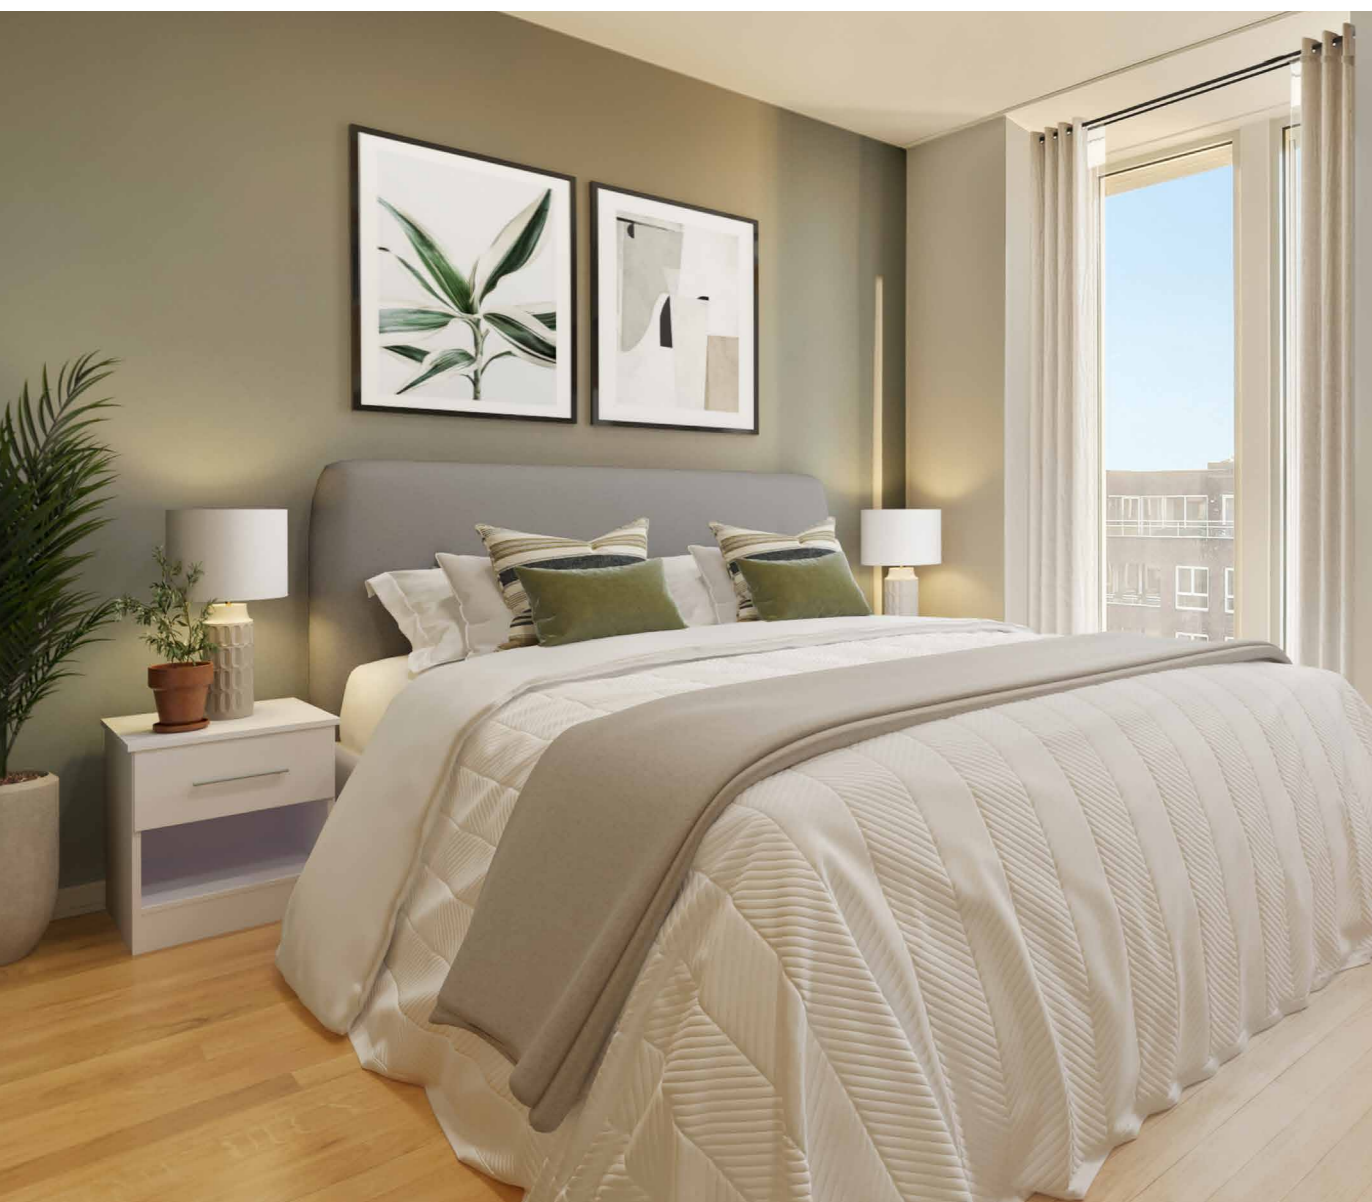

Virtually stage the Airy Tranquility collection in your space

DCTR™
Virtual staging
with LOFT x DCTR