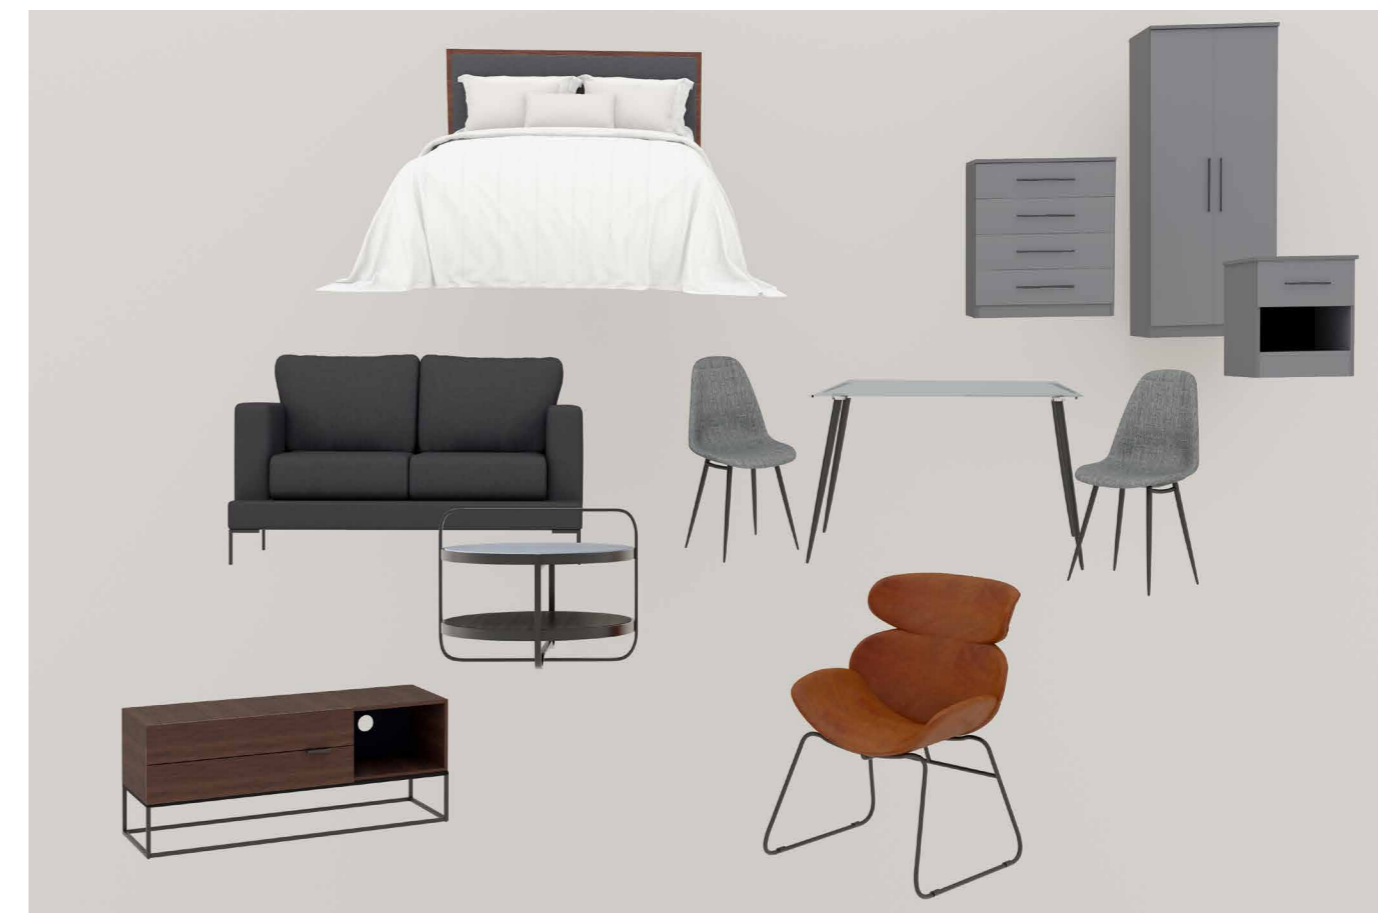

Modern, industrial-chic, neutral

CHARLIE SOFA

CATHERINE OCCASIONAL CHAIR

MONTROSE MEDIA UNIT

DARCEY COFFEE TABLE

ALANNA DINING TABLE

RUBY DINING CHAIR

DENVER BED FRAME

ORTHOPAEDIC DELUXE MATTRESS

ELEMENTAL BEDROOM SET

Herringbone medium-toned flooring

Grey bouclé curtains

Style with earthy tones and nature-themed accessories

Virtually stage the Manhattan collection in your space

DCTRTM
Virtual staging
with LOFT x DCTR 

Copenhagen Collection

Copenhagen Collection

Colourful twist on scandi design

MIA SOFA

CHUM OCCASIONAL CHAIR

MONTROSE MEDIA UNIT

DARCEY COFFEE TABLE