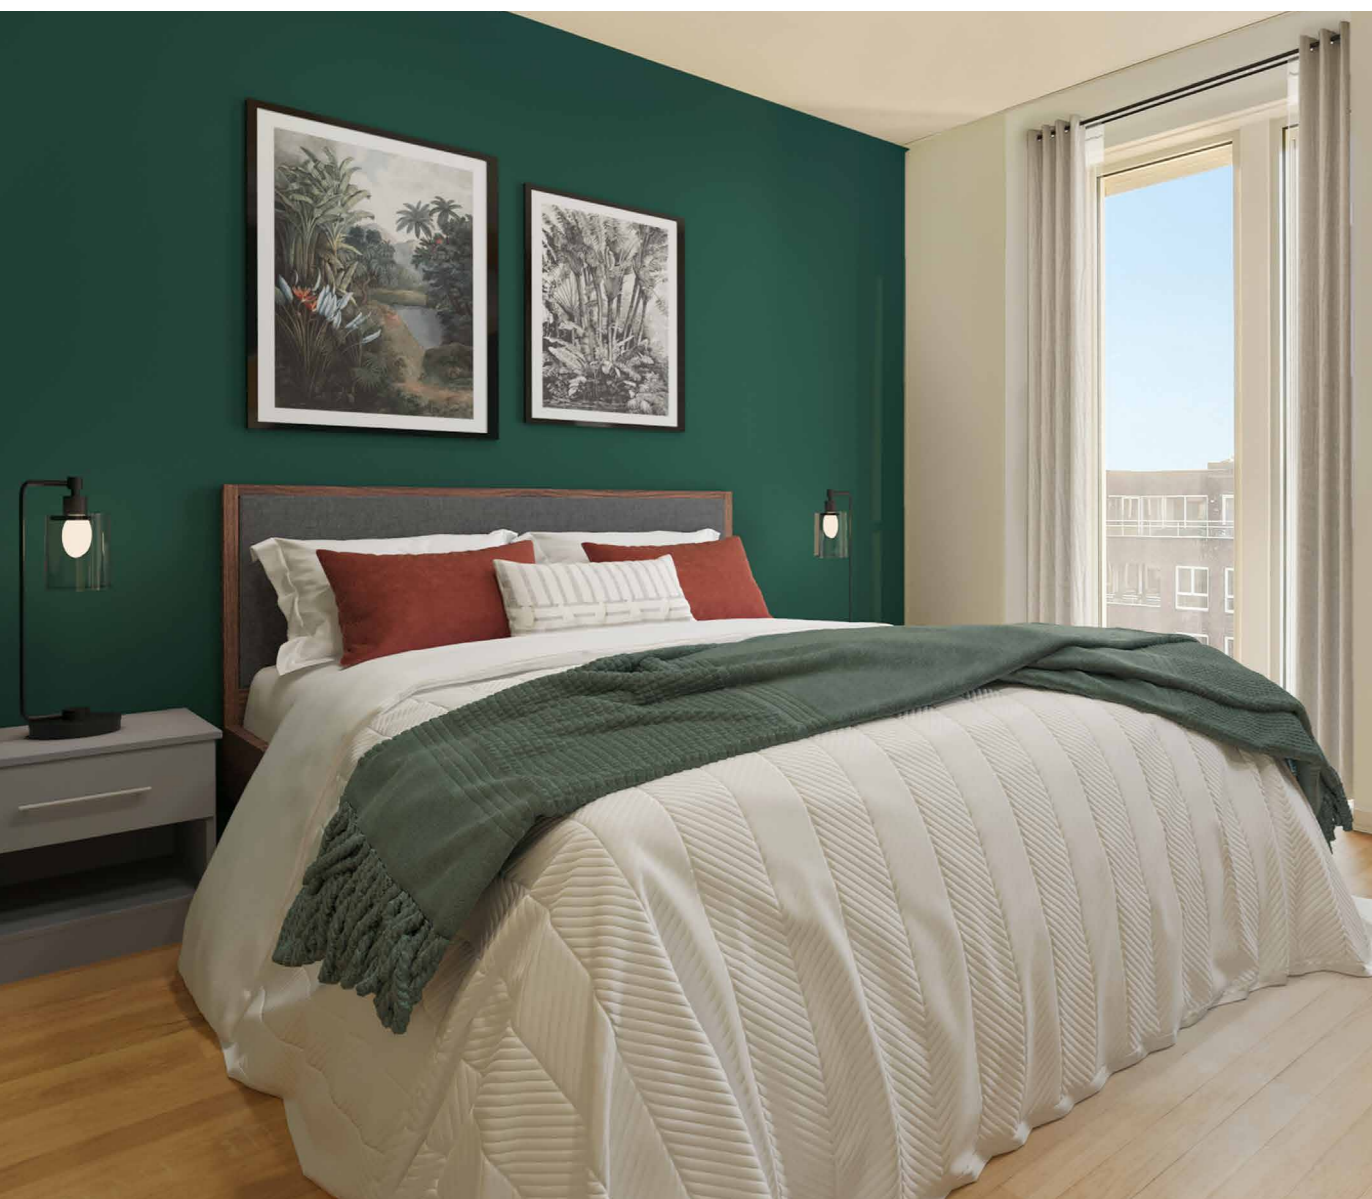

ORTHOPAEDIC DELUXE MATTRESS

ELEMENTAL BEDROOM SET

Herringbone medium-toned flooring

Grey bouclé curtains

Style with earthy tones and nature-themed accessories

Virtually stage the Manhattan collection in your space