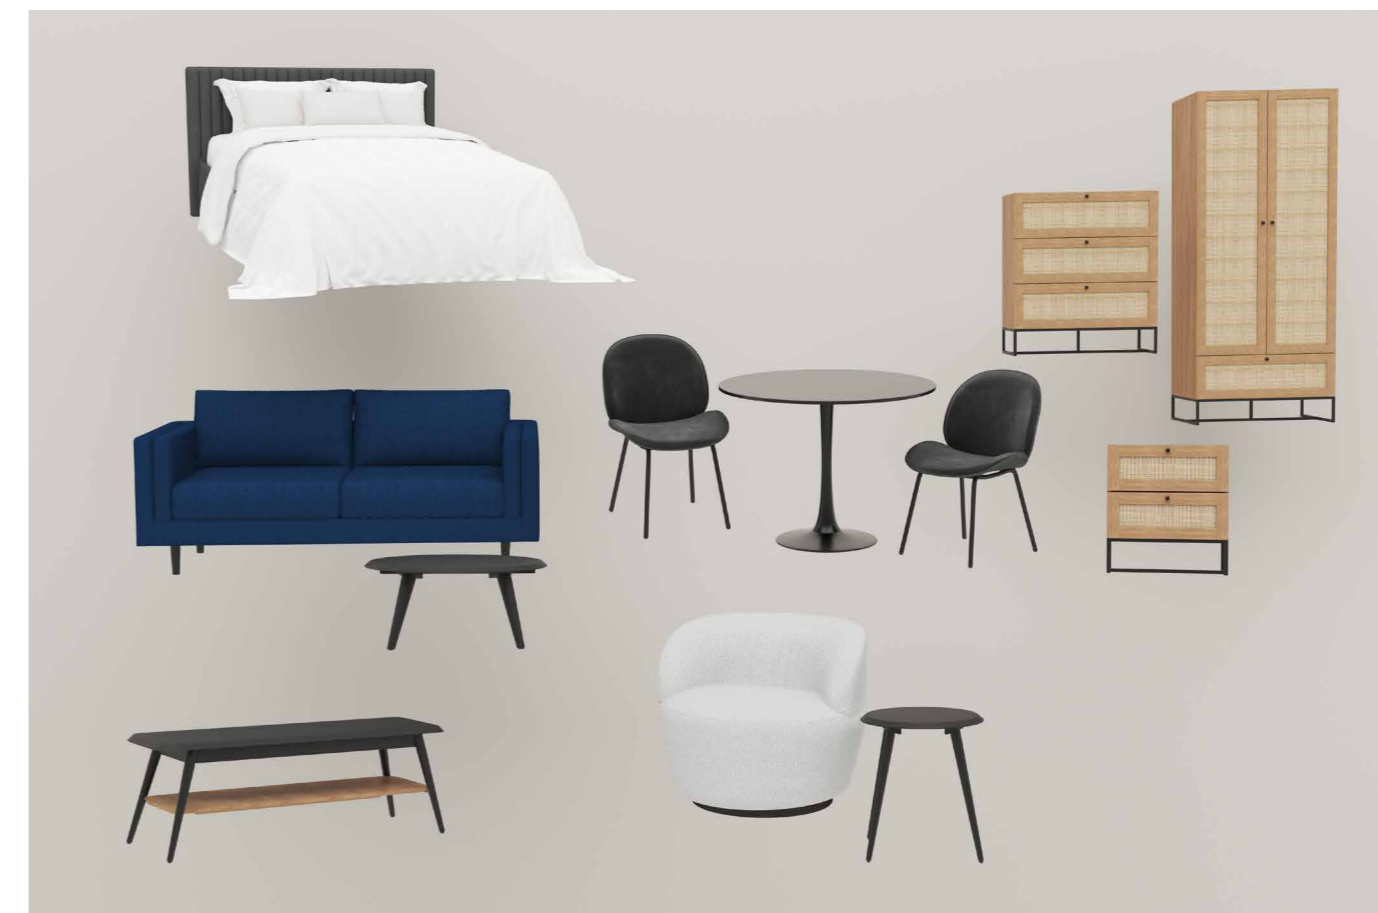

Contemporary, neutral design

PORTO SOFA

Swivel chair

PLUMP OCCASIONAL CHAIR

MANLEY MEDIA UNIT

MANLEY SIDE TABLE

MANLEY COFFEE TABLE

SILVIO DINING TABLE

LAWRENCE DINING CHAIR

HAILEY OTTOMAN BED

Storage bed

ORTHOPAEDIC DELUXE MATTRESS

CORTONA BEDROOM SET

Beige linen curtains

Slatted wall panelling

Washed grey oak flooring

Style with soft patterns and statement artwork

Virtually stage the Modern Comfort collection in your space

DCTR[™]
Virtual staging
with LOFT x DCTR 

Dark Naturals Collection

Dark Naturals Collection

Modern dark tones and rattan