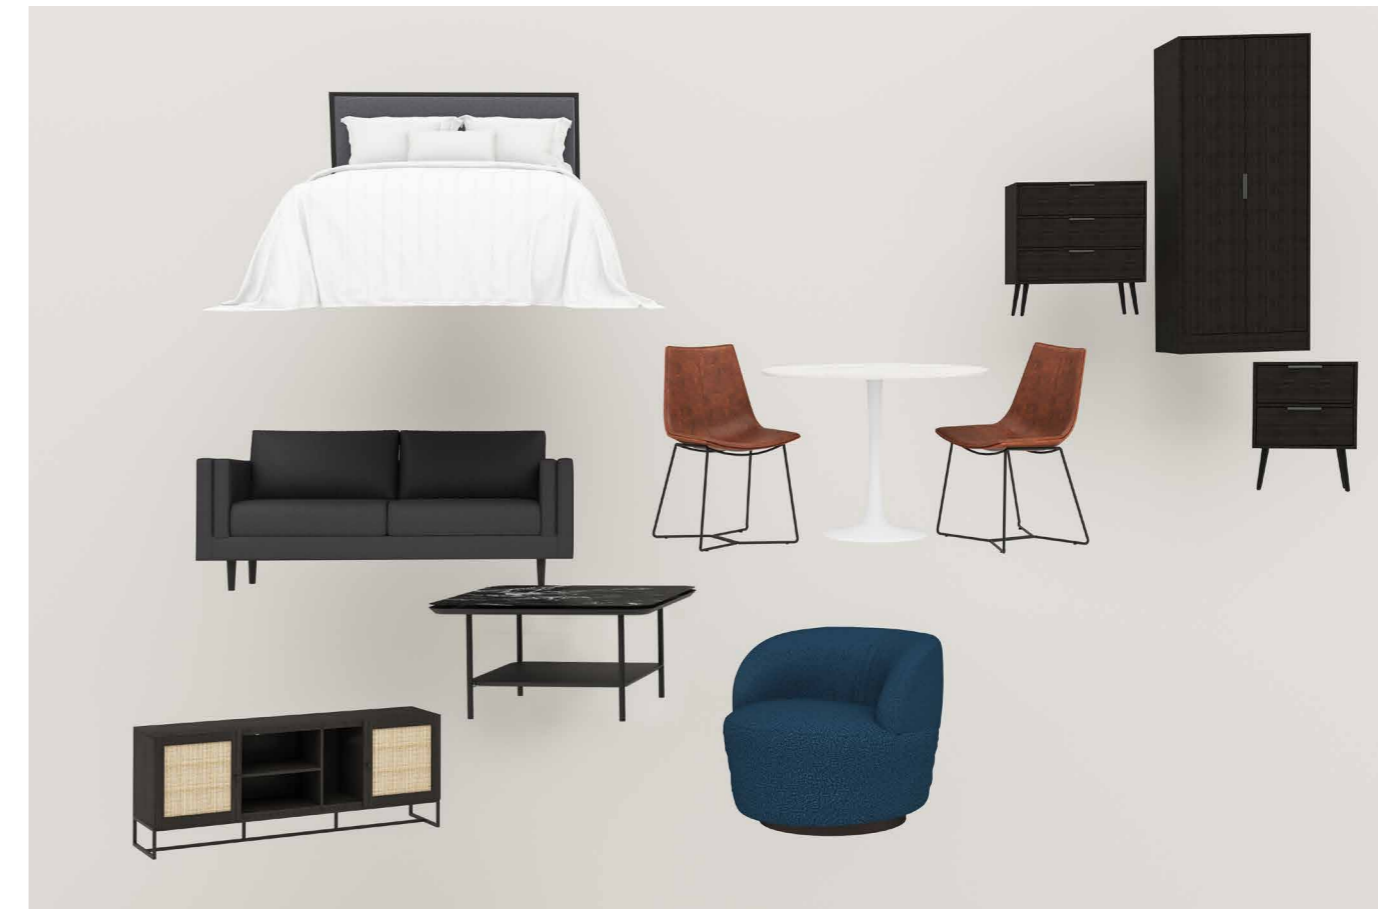

DENVER BED FRAME

ORTHOPAEDIC DELUXE MATTRESS

ROBINN BEDROOM SET

Charcoal herringbone curtains

Light oak flooring

Style with neutral decor and artistic designs

Virtually stage the Verona collection in your space

BARDELL COFFEE TABLE

SILVIO DINING TABLE

ROXXY DINING CHAIR

Plush padded headboard

EMMIE BEDFRAME

ORTHOPAEDIC DELUXE MATTRESS

ELEMENTAL BEDROOM SET

Bamboo blinds