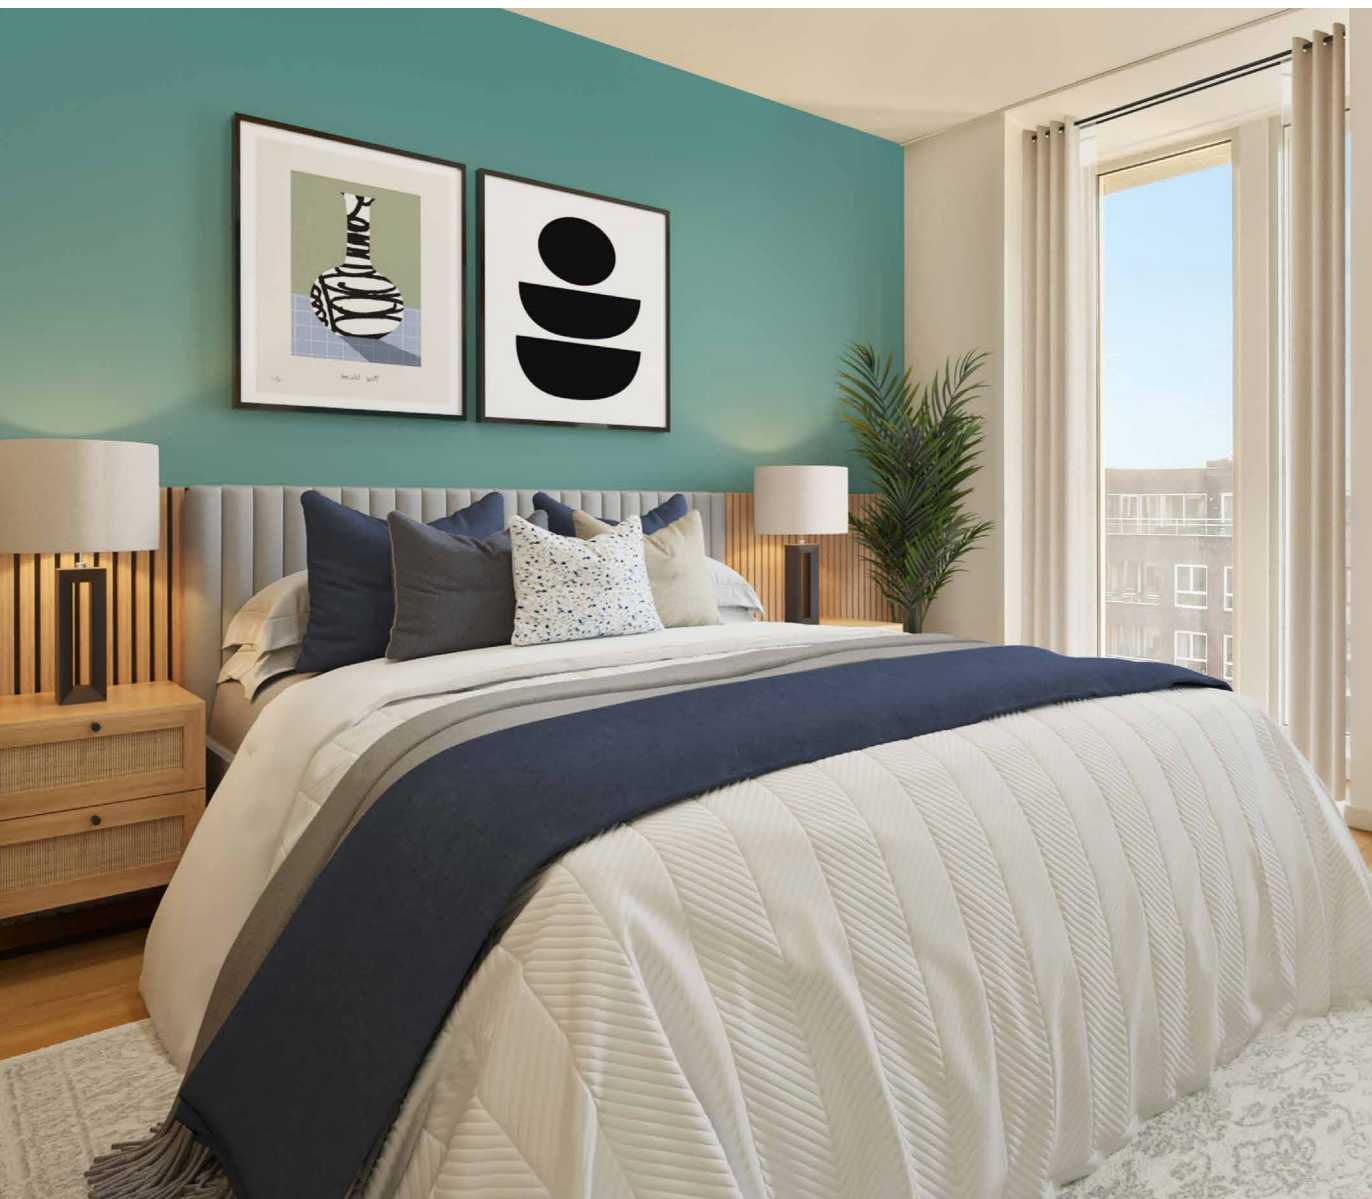

Virtually stage the Modern Comfort collection in your space

DCTR™
Virtual staging
with LOFT x DCTR