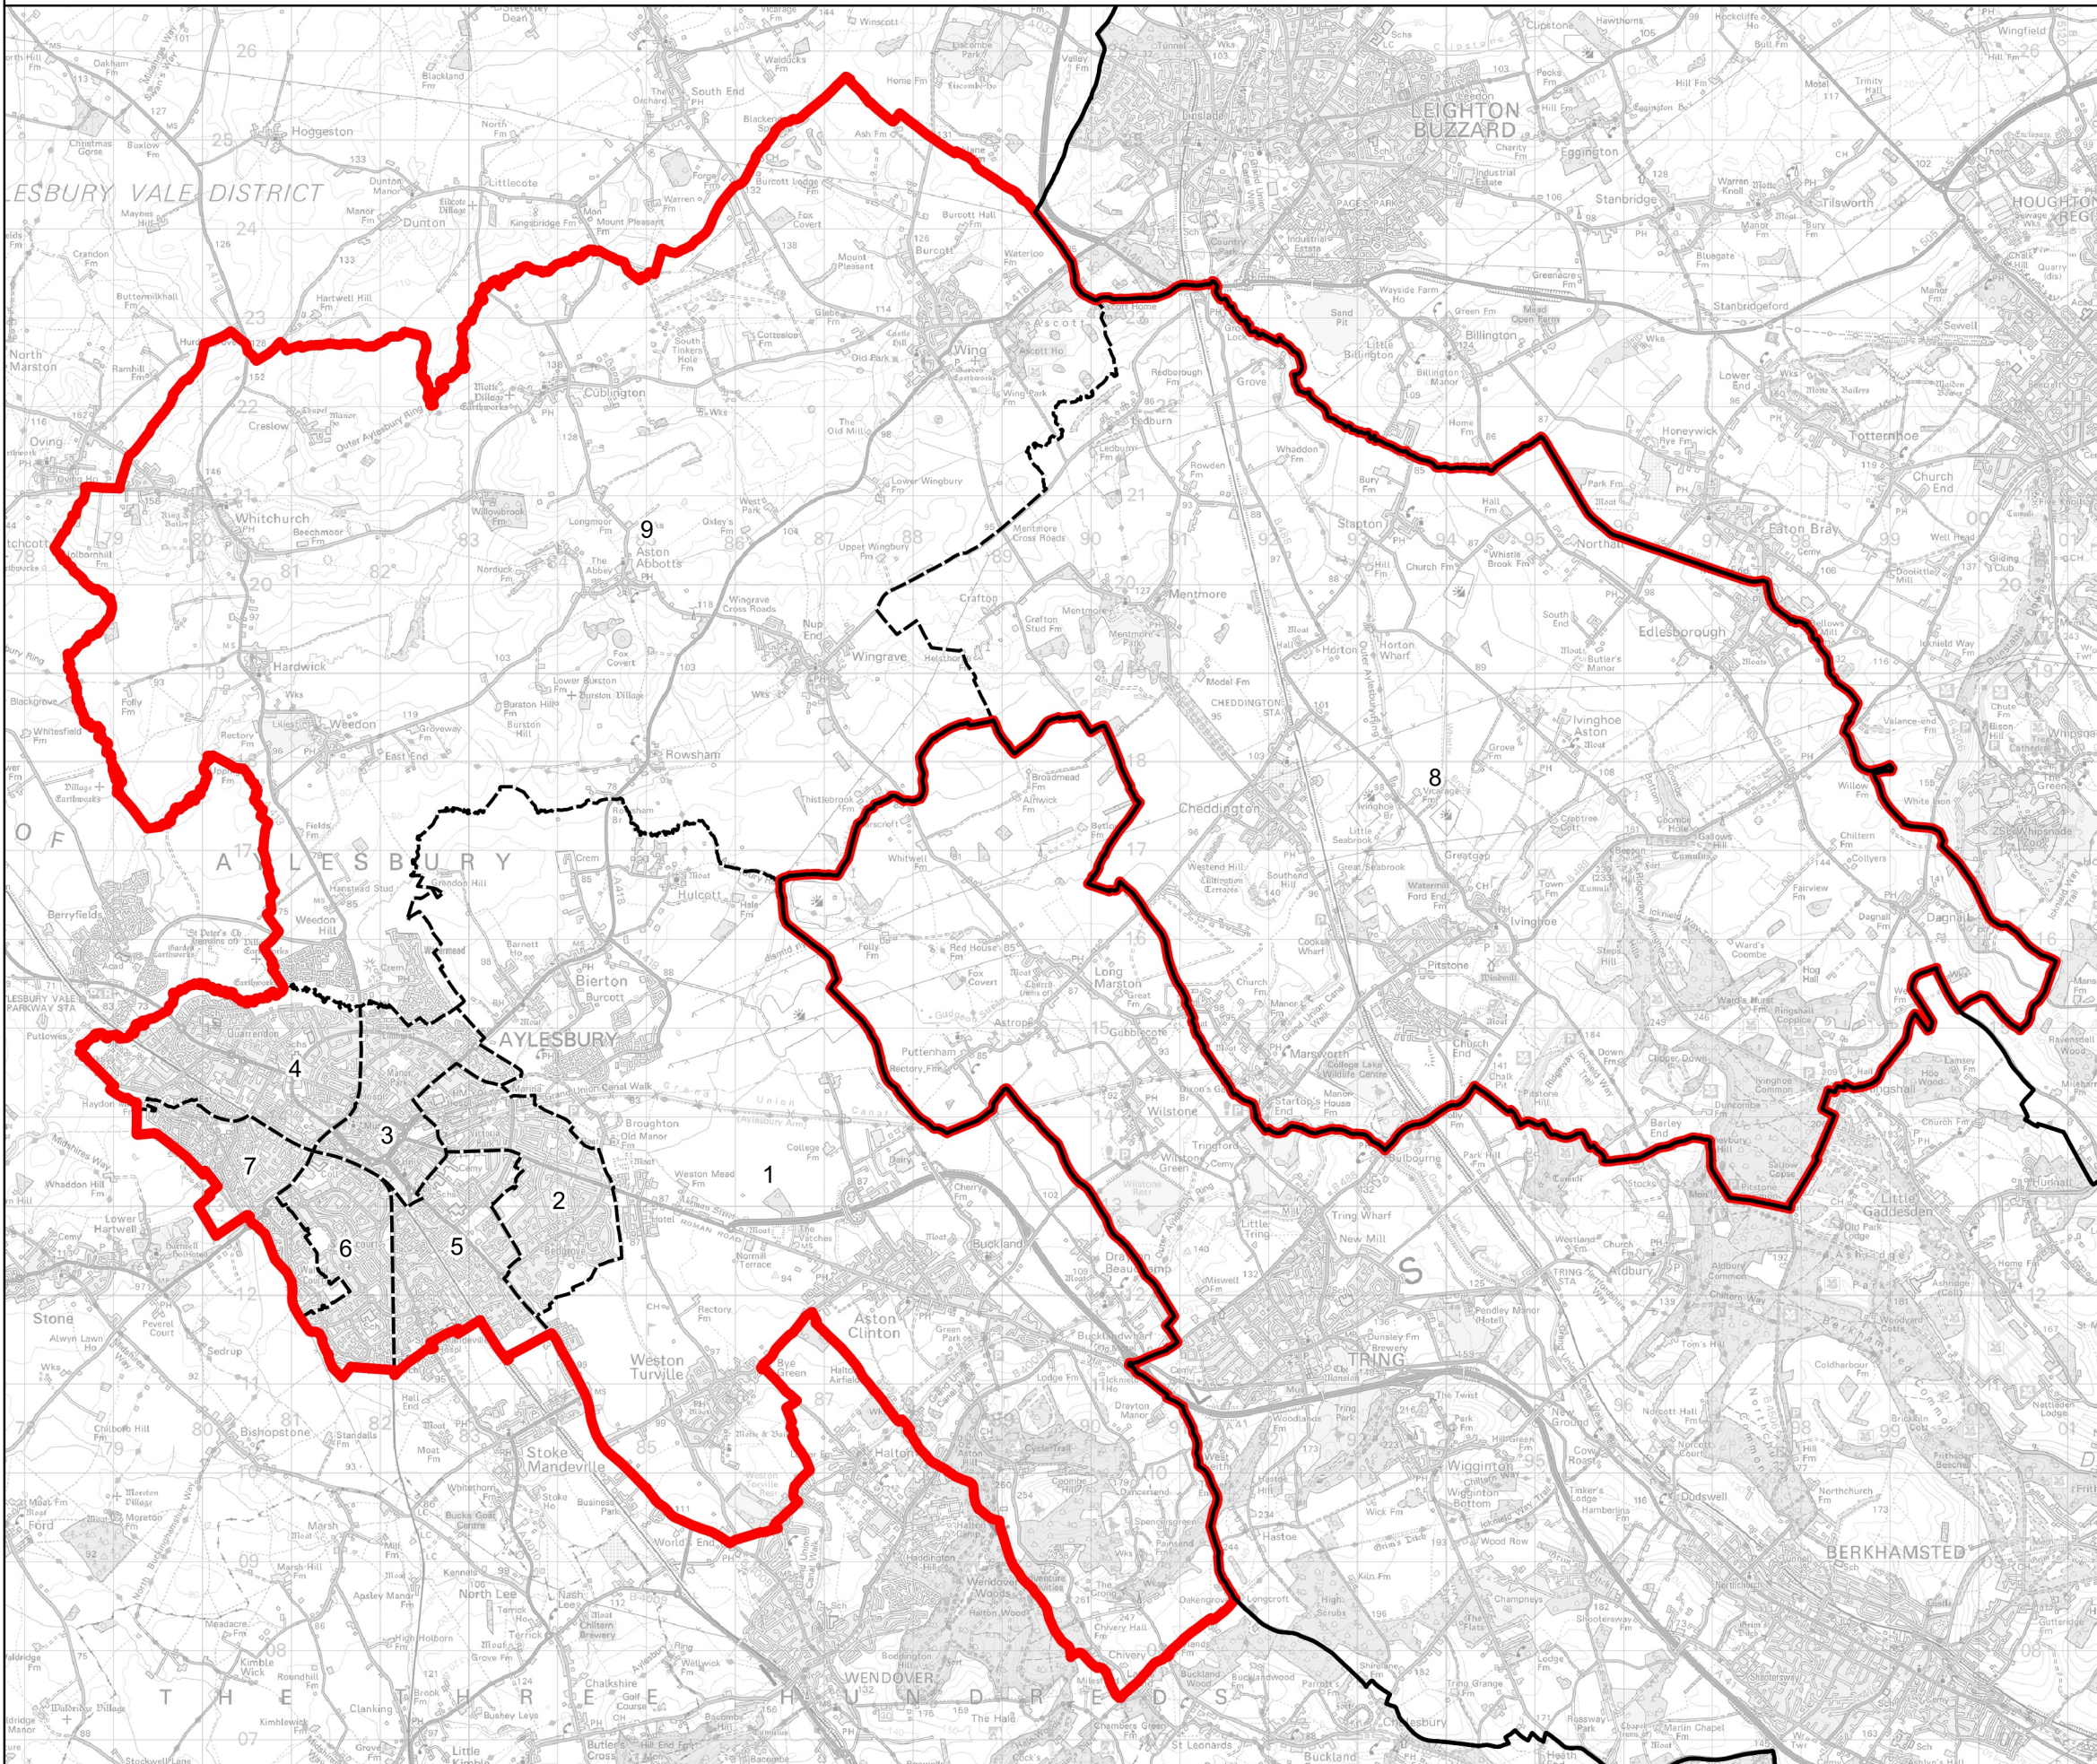

# Boundary Commission for England - Revised Proposals for the South East Region

## Aylesbury County Constituency - Electorate 75,636

Wards:

- 1 Aston Clinton and Bierton
- 2 Aylesbury East
- 3 Aylesbury North
- 4 Aylesbury North West
- 5 Aylesbury South East
- 6 Aylesbury South West
- 7 Aylesbury West
- 8 Ivinghoe
- 9 Wing

-  Constituency
-  Local Authorities
-  Wards

0 1 2 km

© Crown copyright and database rights 2022 OS 100018289. You are permitted to use this data solely to enable you to respond to, or interact with, the organisation that provided you with the data. You are not permitted to copy, sub-licence, distribute or sell any of this data to third parties in any form. Third party rights to enforce the terms of this licence shall be reserved to OS.