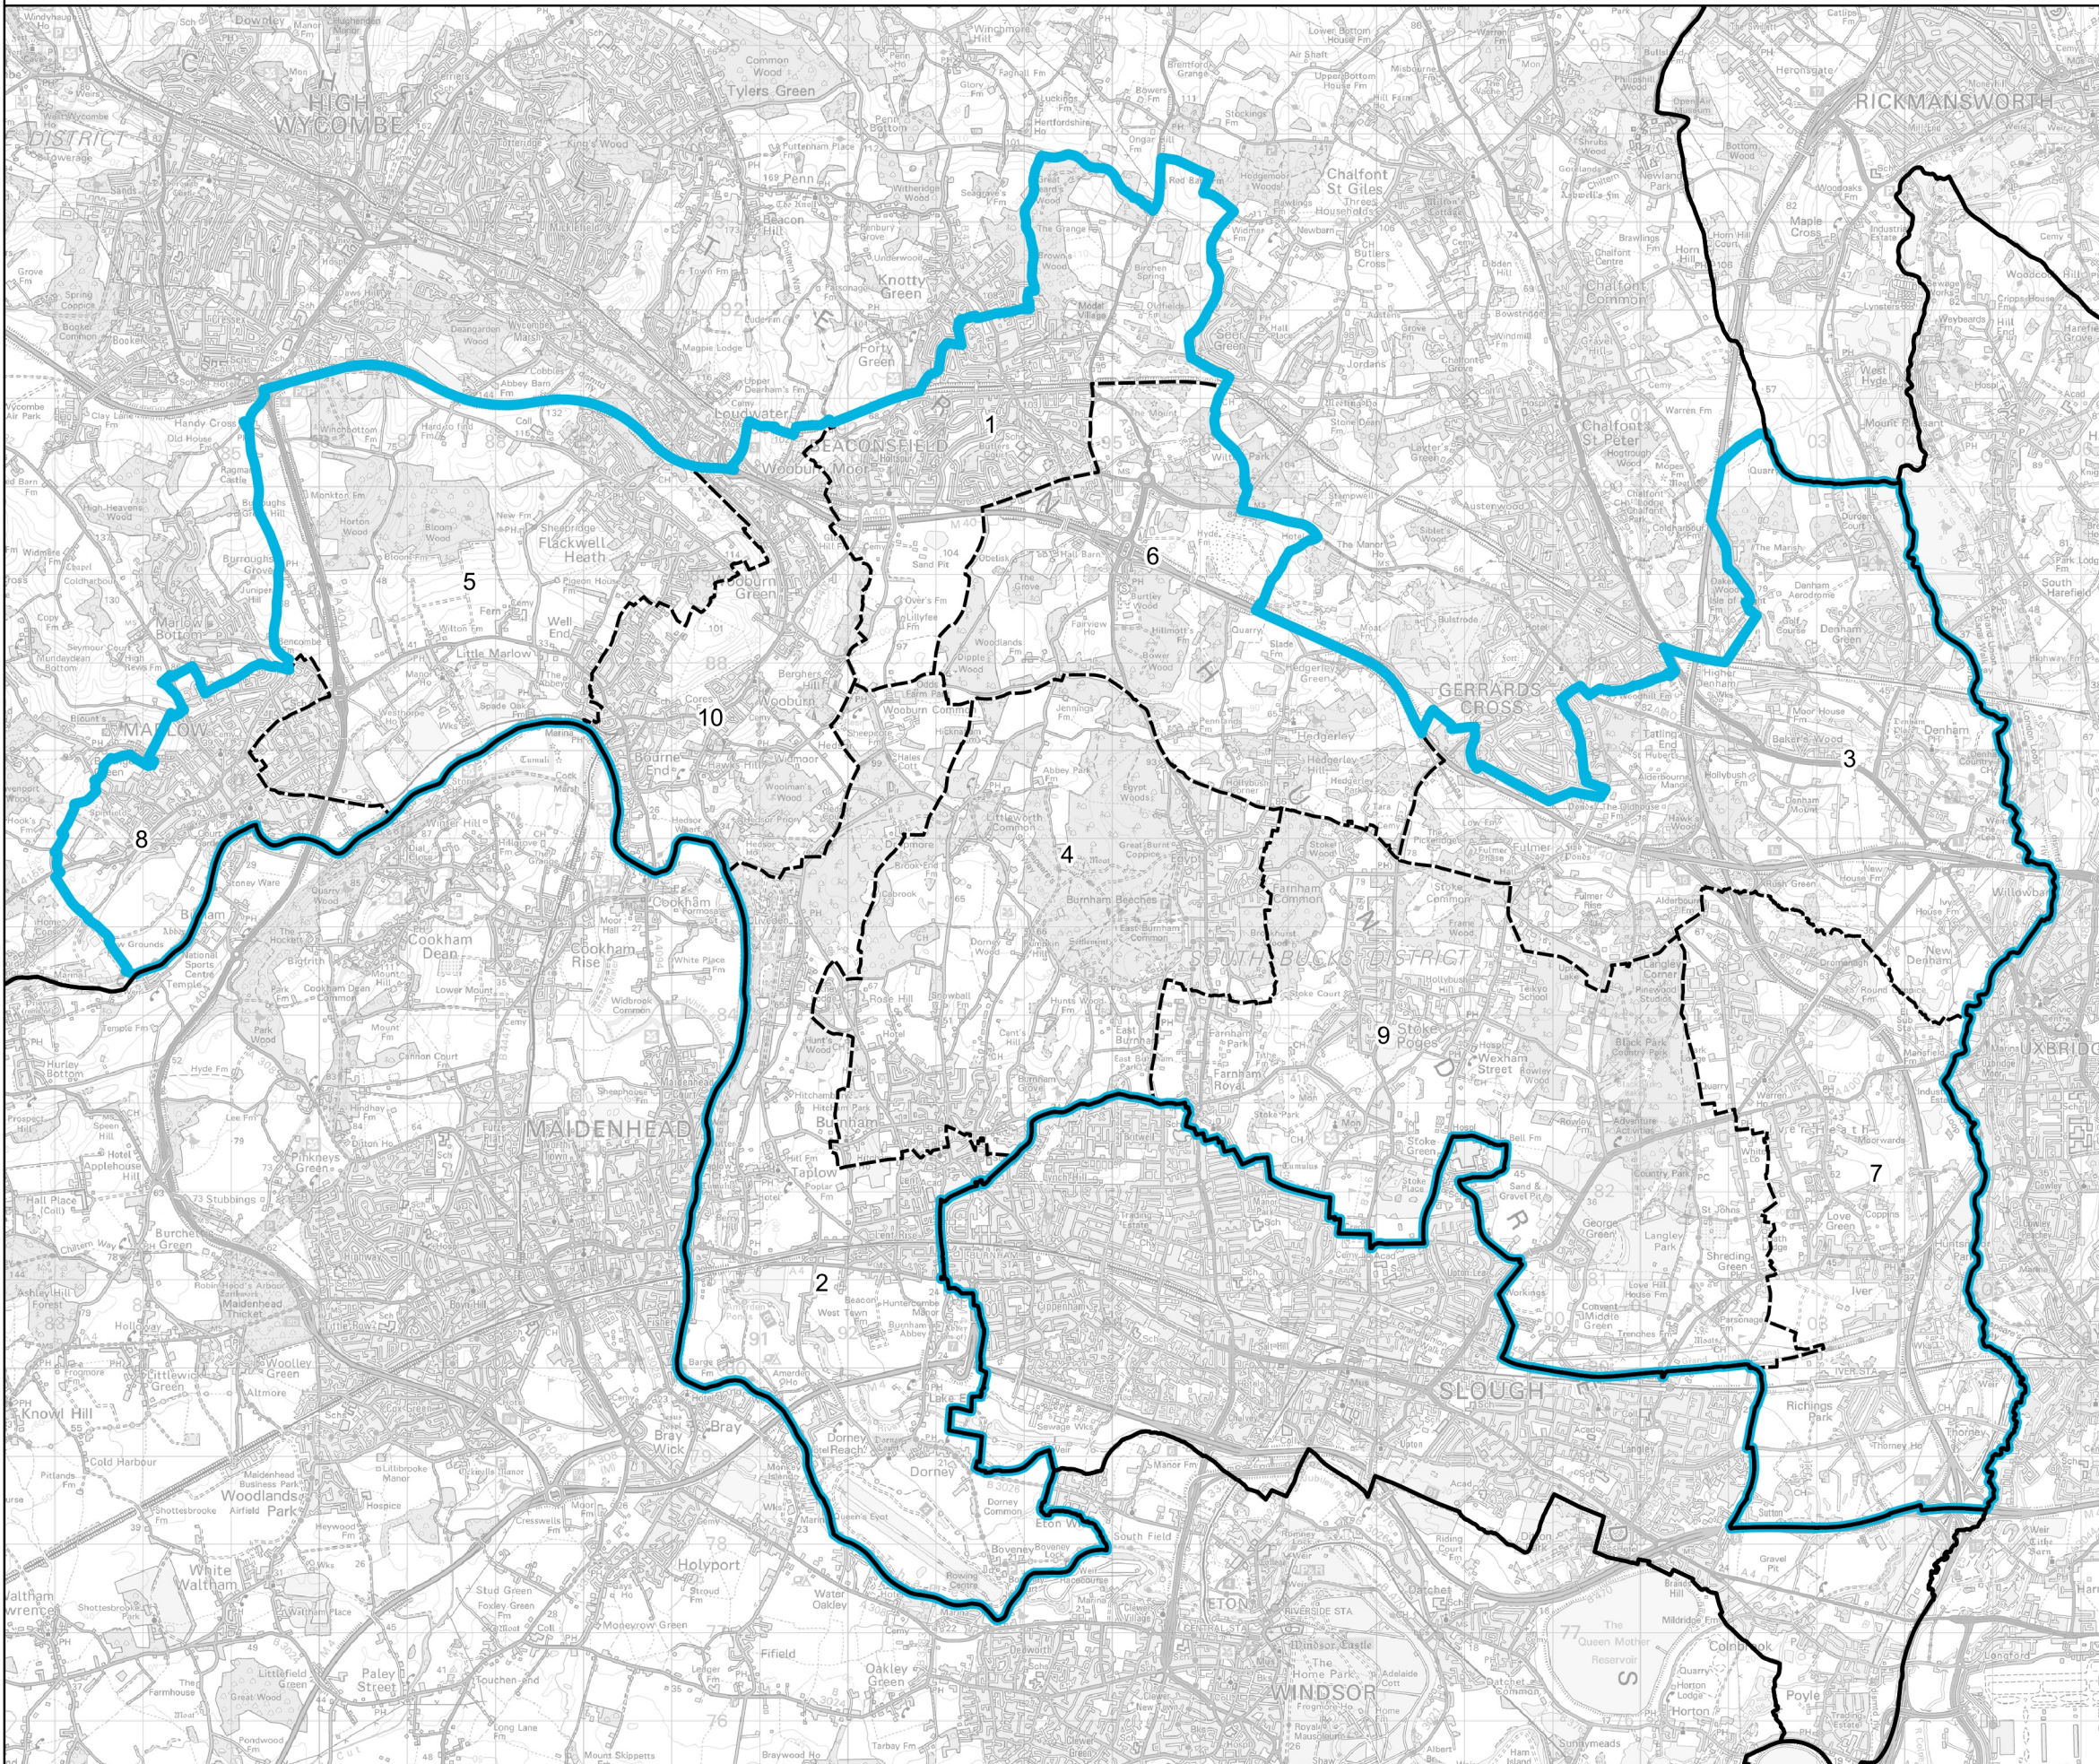

Boundary Commission for England - Revised Proposals for the South East Region

Beaconsfield County Constituency - Electorate 73,238

Wards:

- 1 Beaconsfield
- 2 Cliveden
- 3 Denham
- 4 Farnham Common and Burnham Beeches
Flackwell Heath, Little
- 5 Marlow and Marlow South East
- 6 Gerrards Cross (Part)
- 7 Iver
- 8 Marlow
- 9 Stoke Poges and Wexham
- 10 The Wooburns, Bourne End and Hedsor

- Constituency
- Local Authorities
- Wards

0 1 2 km

© Crown copyright and database rights 2022 OS 100018289. You are permitted to use this data solely to enable you to respond to, or interact with, the organisation that provided you with the data. You are not permitted to copy, sub-licence, distribute or sell any of this data to third parties in any form. Third party rights to enforce the terms of this licence shall be reserved to OS.

Beaconsfield County Constituency