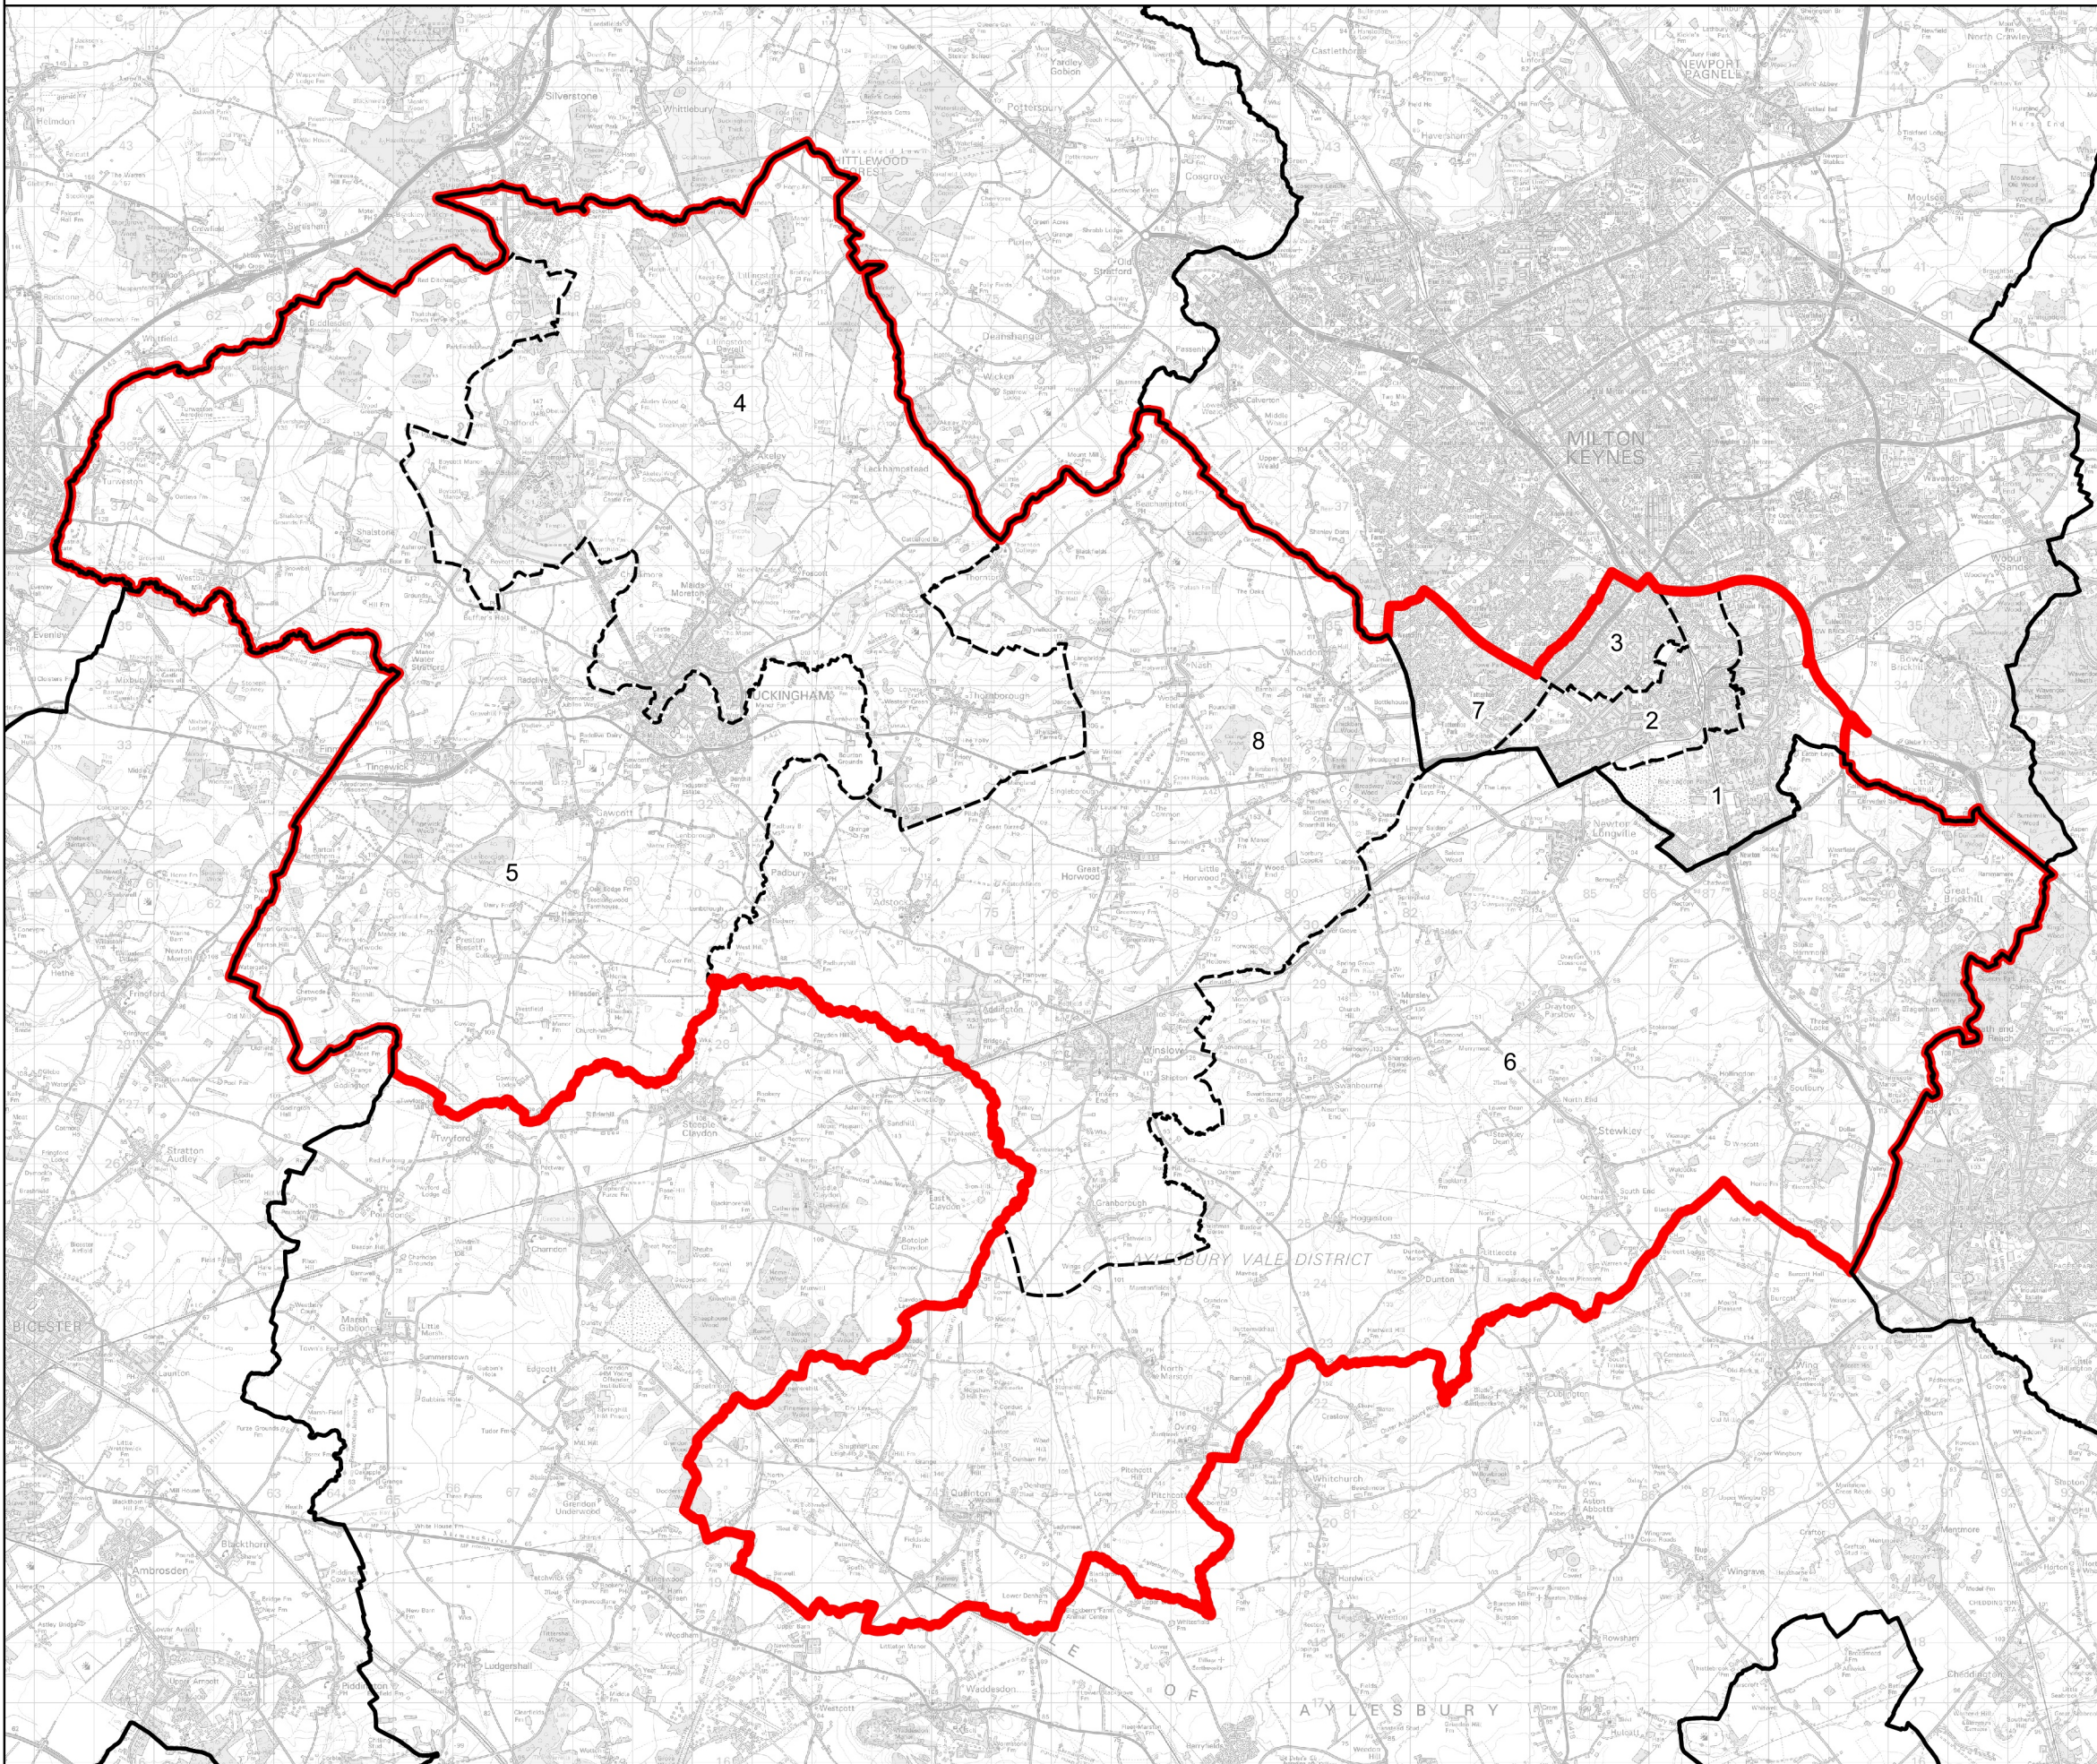

Boundary Commission for England - Revised Proposals for the South East Region

Buckingham and Bletchley County Constituency - Electorate 73,644

Wards:

- 1 Bletchley East
- 2 Bletchley Park
- 3 Bletchley West
- 4 Buckingham East
- 5 Buckingham West
- 6 Great Brickhill
- 7 Tattenhoe
- 8 Winslow

-  Constituency
-  Local Authorities
-  Wards

0 1 2 km

© Crown copyright and database rights 2022 OS 100018289. You are permitted to use this data solely to enable you to respond to, or interact with, the organisation that provided you with the data. You are not permitted to copy, sub-licence, distribute or sell any of this data to third parties in any form. Third party rights to enforce the terms of this licence shall be reserved to OS.

Buckingham and Bletchley County Constituency