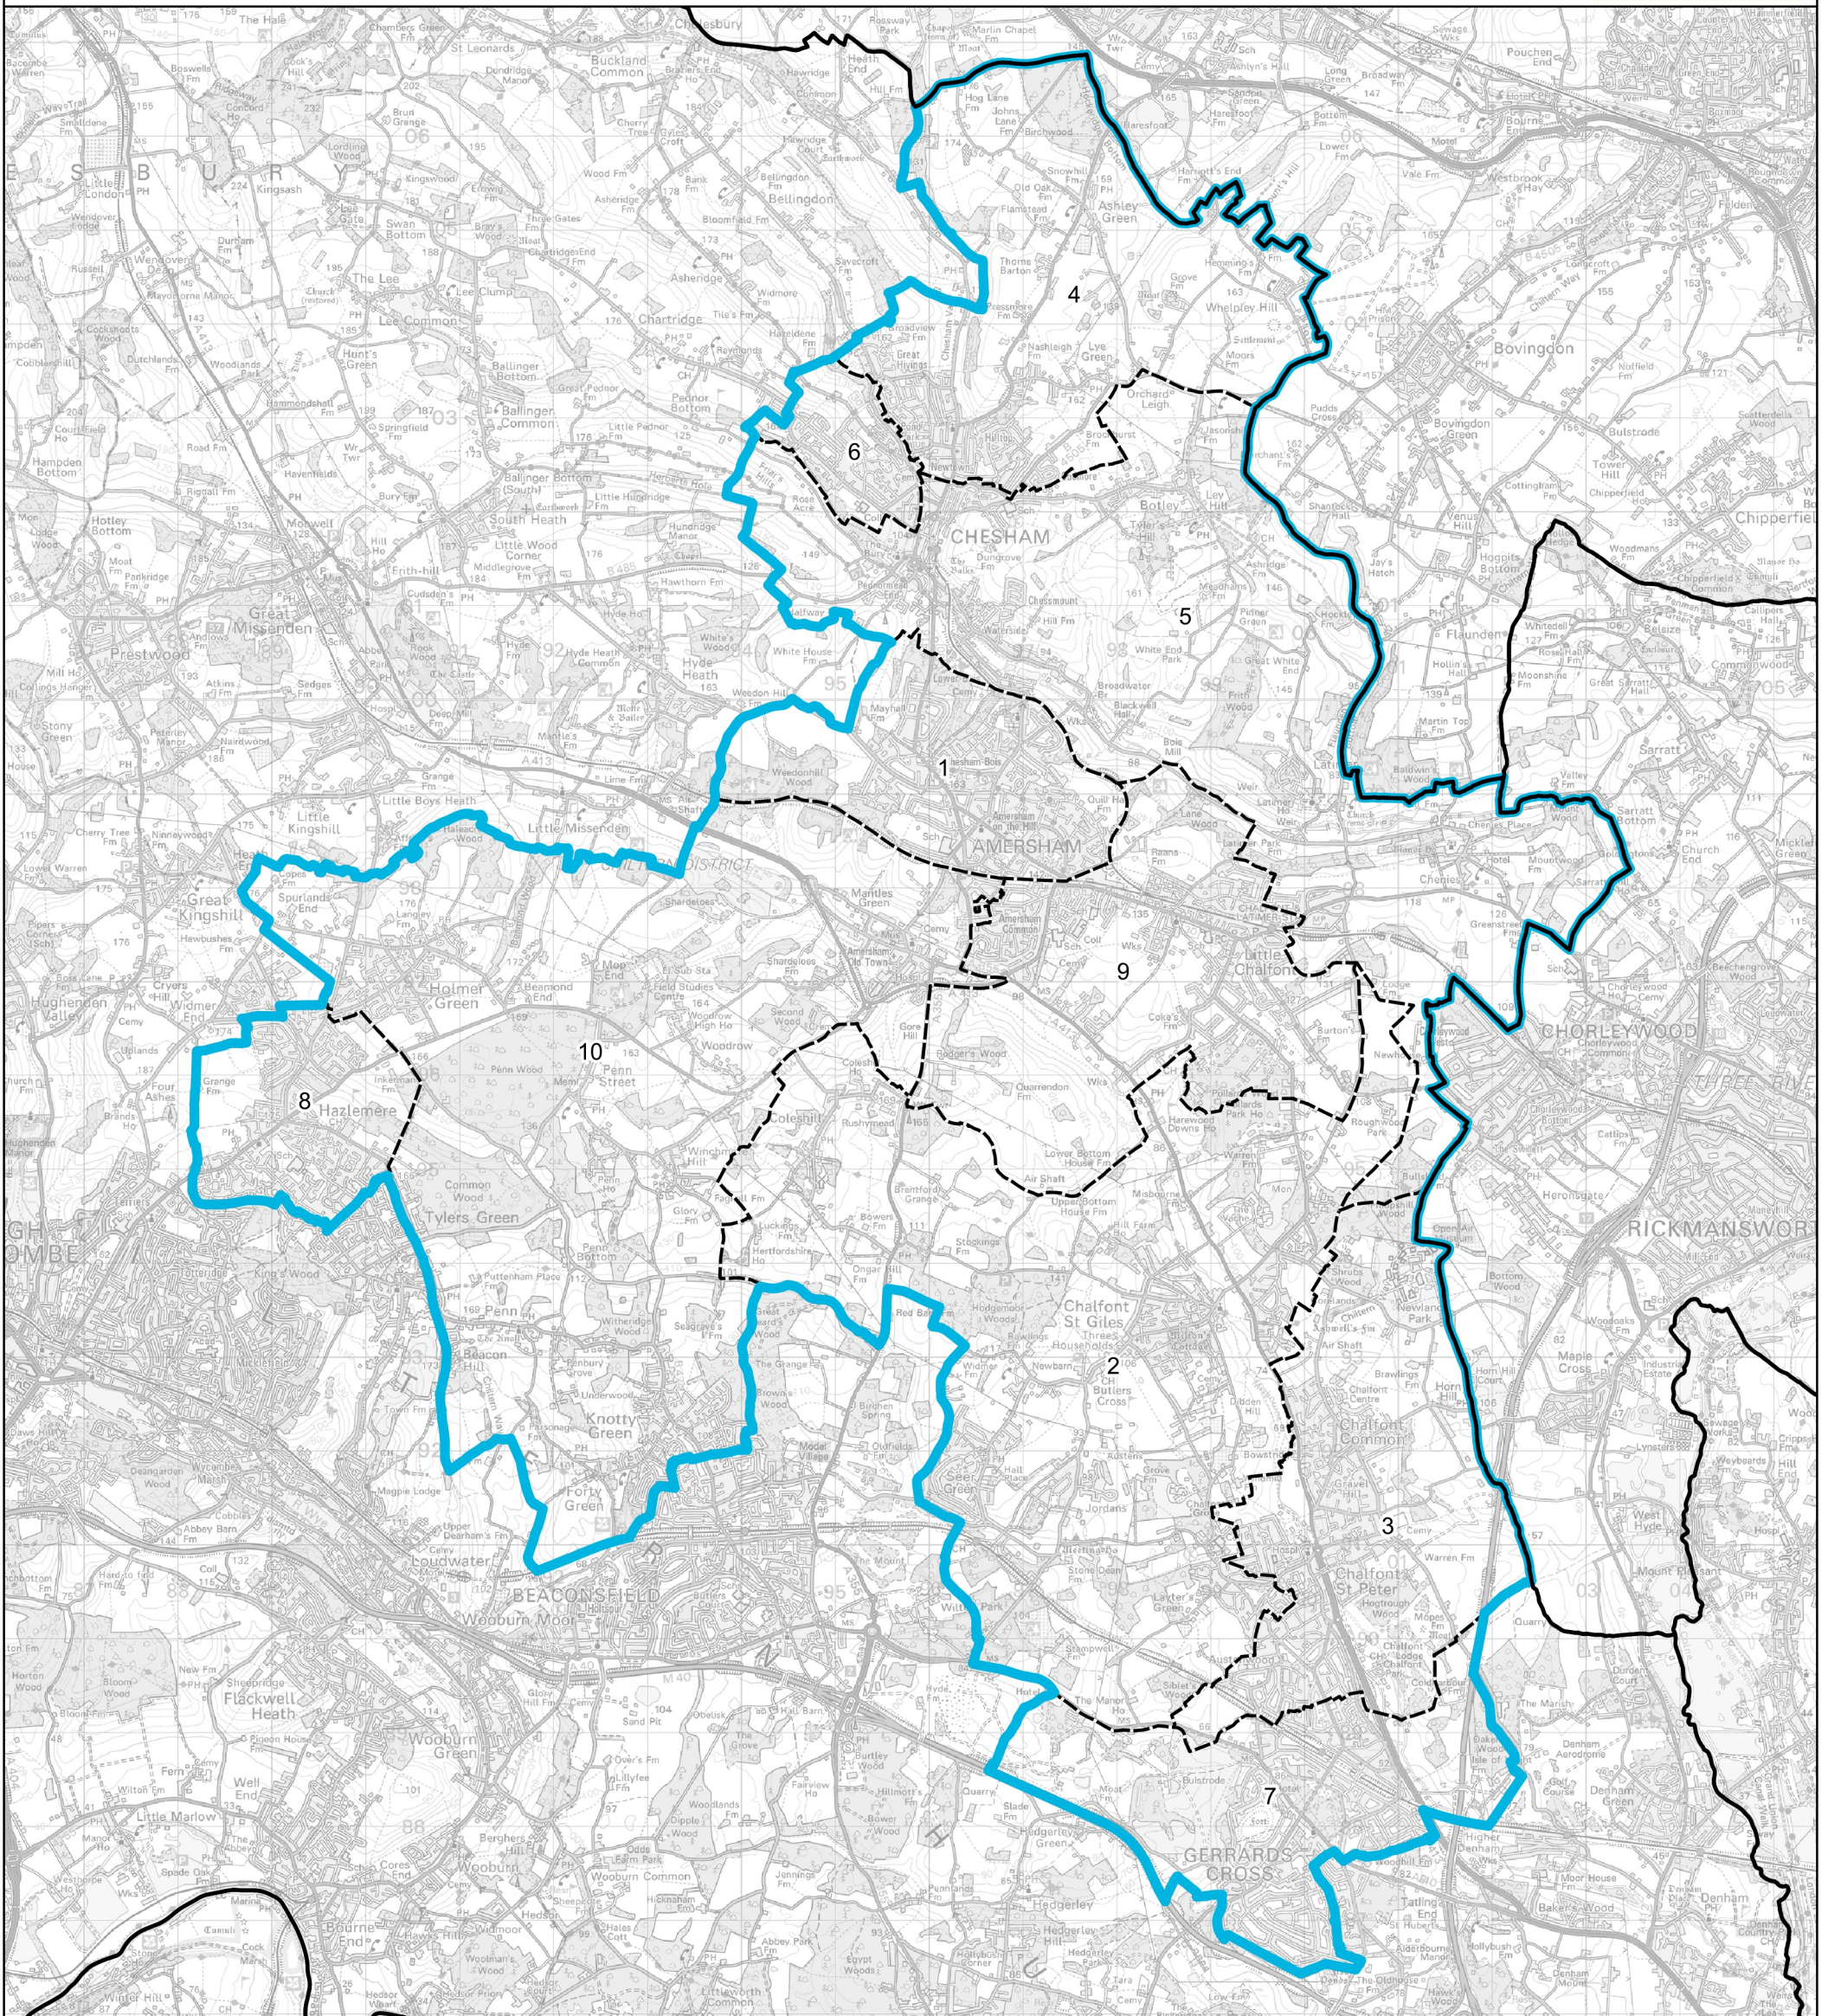

# Boundary Commission for England - Revised Proposals for the South East Region

## Chesham and Amersham County Constituency - Electorate 73,232

### Wards:

- |                             |                                       |
|-----------------------------|---------------------------------------|
| 1 Amersham and Chesham Bois | 7 Gerrards Cross (Part)               |
| 2 Chalfont St. Giles        | 8 Hazlemere                           |
| 3 Chalfont St. Peter        | 9 Little Chalfont and Amersham Common |
| 4 Chesham                   | 10 Penn Wood and Old Amersham         |
| 5 Chess Valley              |                                       |
| 6 Chiltern Ridges (Part)    |                                       |

# Chesham and Amersham County Constituency