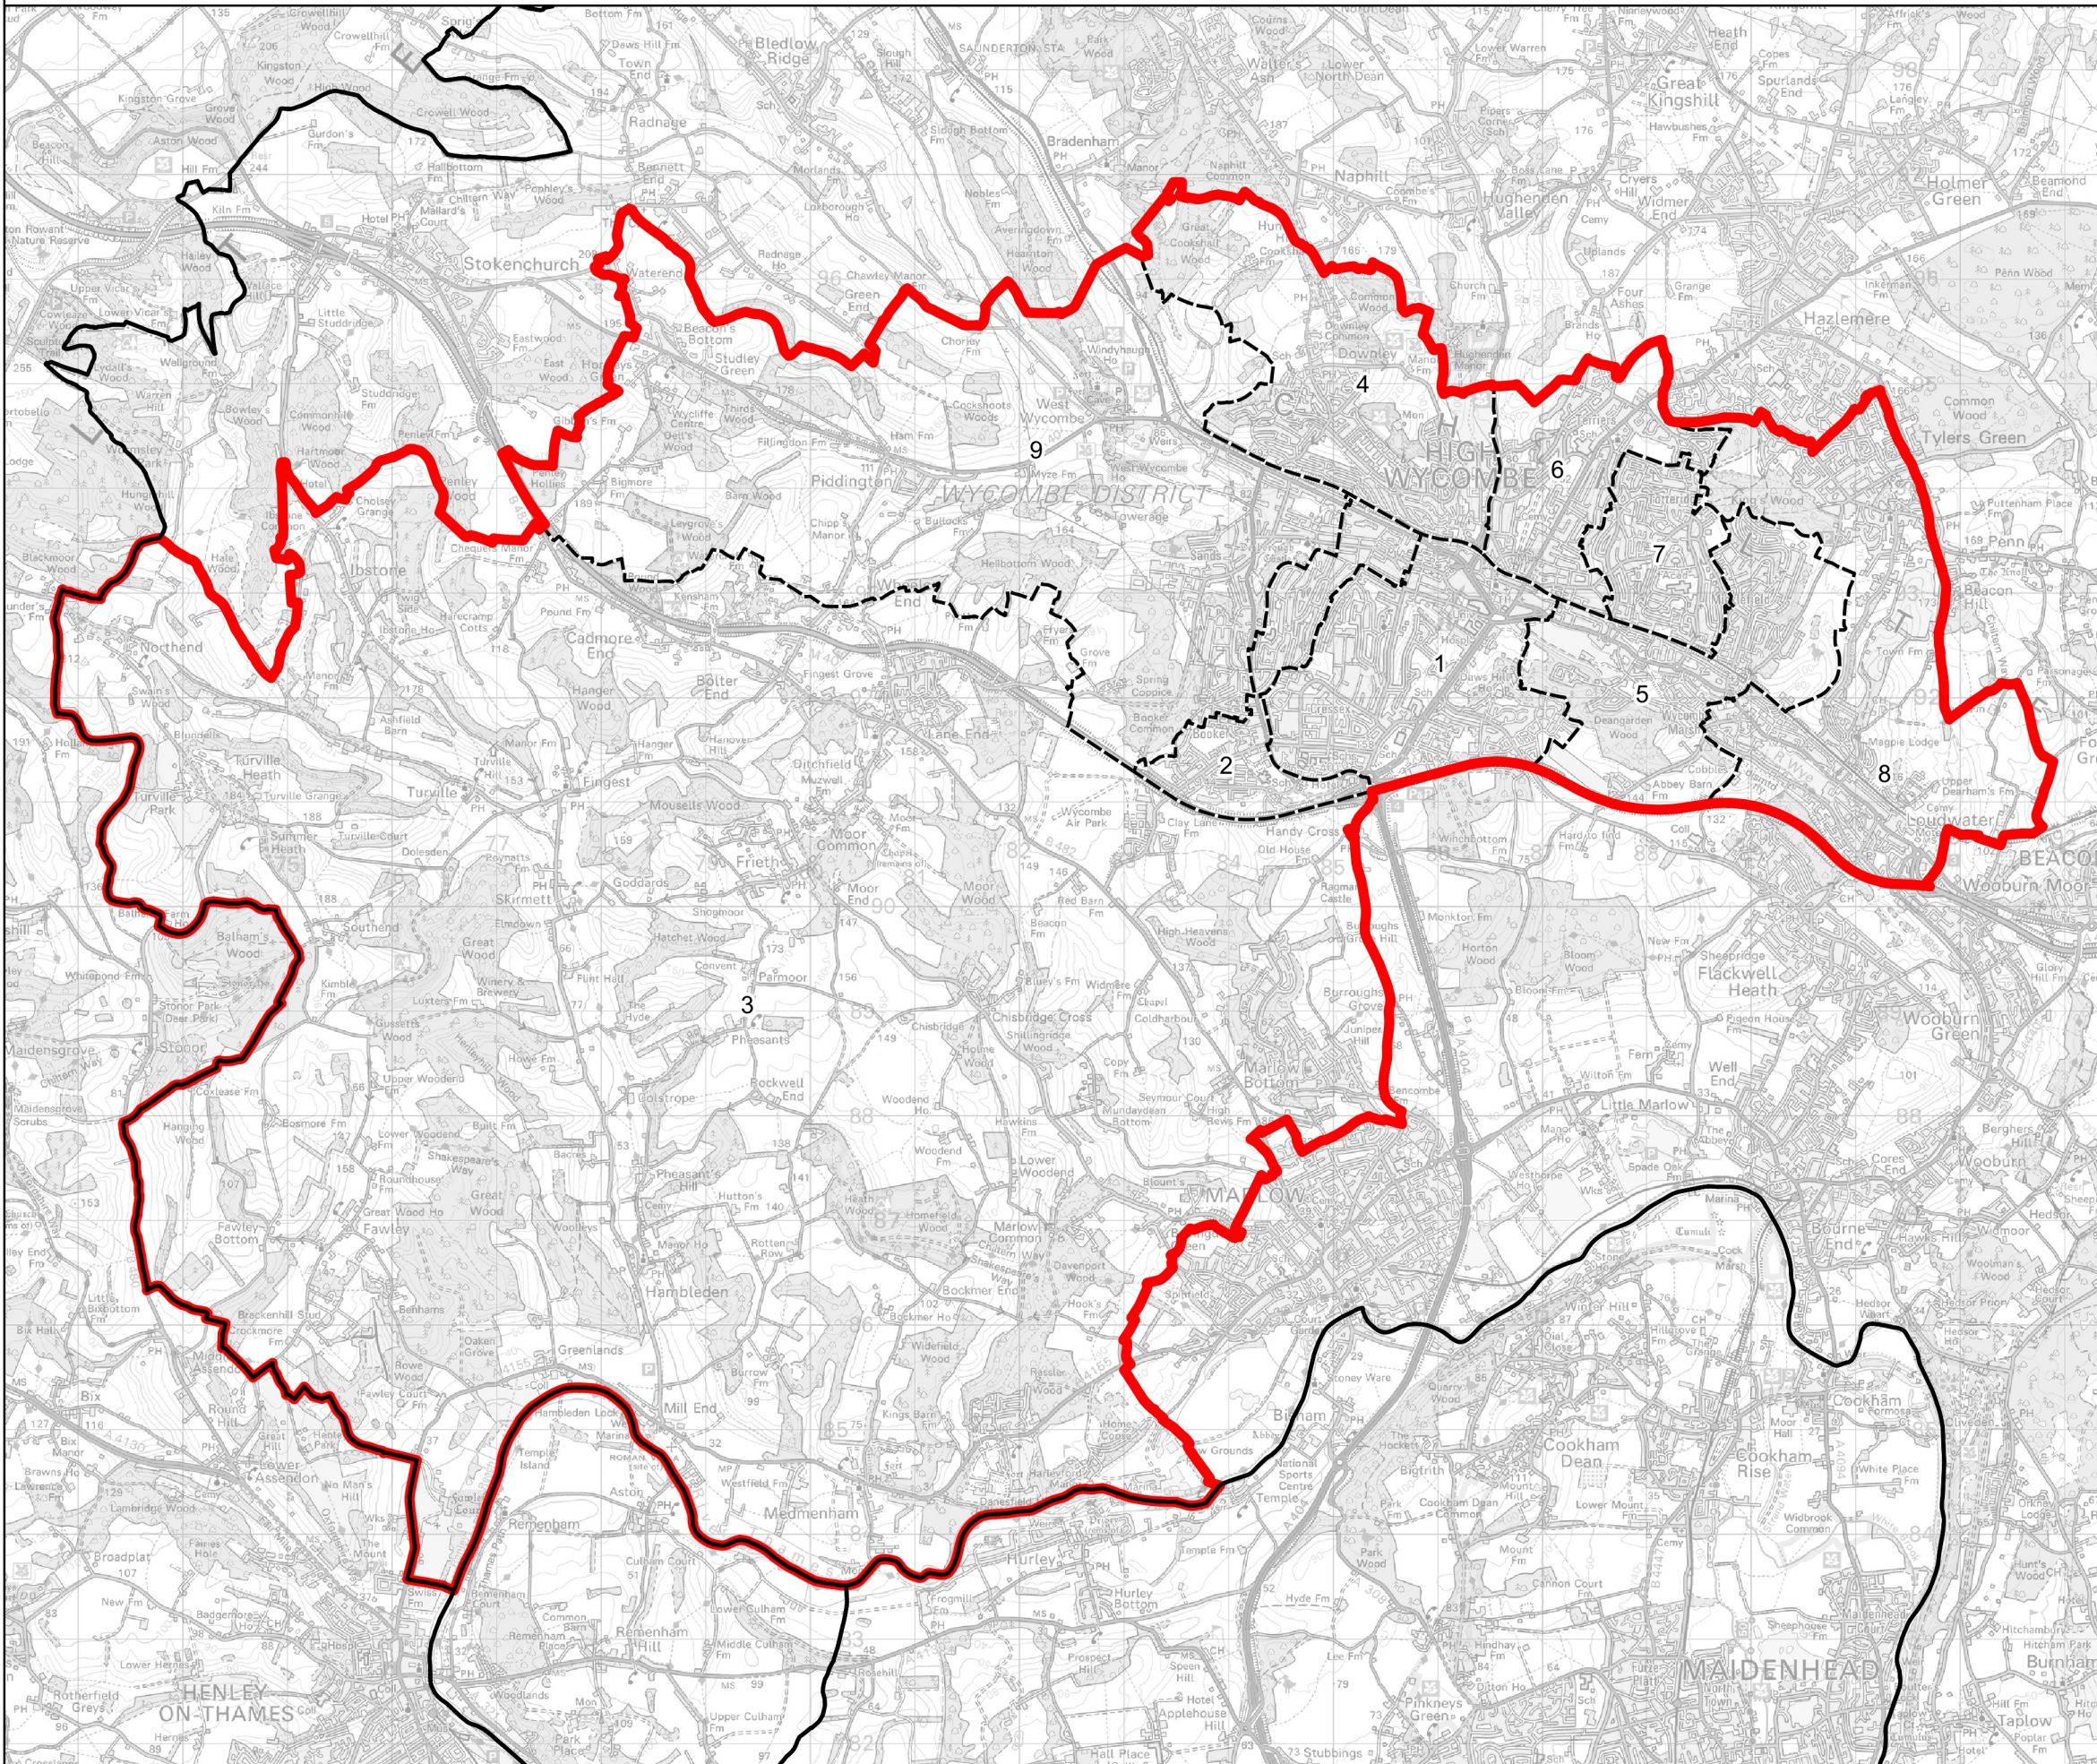

Boundary Commission for England - Revised Proposals for the South East Region

Wycombe County Constituency - Electorate 71,769

Wards:

- 1 Abbey
- 2 Booker, Cressex and Castlefield
- 3 Chiltern Villages
- 4 Downley
- 5 Ryemead and Mickelfield
- 6 Terriers and Amersham Hill
- 7 Totteridge and Bowerdean
- 8 Tylers Green and Loudwater
- 9 West Wycombe

- Constituency
- Local Authorities
- Wards

© Crown copyright and database rights 2022 OS 100018289. You are permitted to use this data solely to enable you to respond to, or interact with, the organisation that provided you with the data. You are not permitted to copy, sub-licence, distribute or sell any of this data to third parties in any form. Third party rights to enforce the terms of this licence shall be reserved to OS.

Wycombe County Constituency