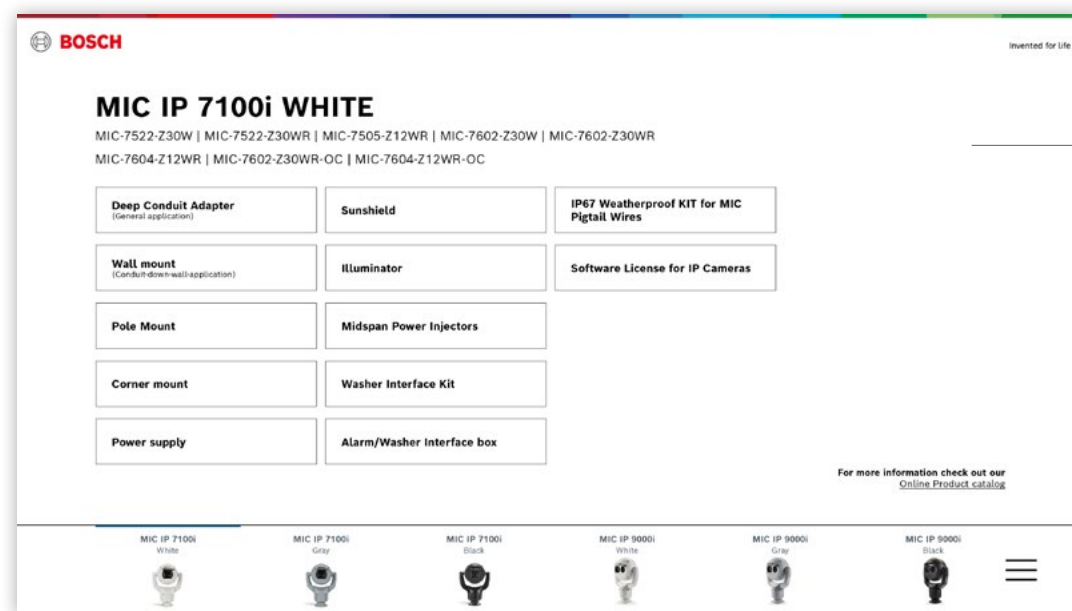

intex 7000i | IP starlight 7000i

For more information check out our
[Online Product catalog](#)

AUTODOME

intex 7000i | IP starlight 7000i

AUTODOME In-ceiling

intex 7000i | IP starlight 7000i

MIC IP Camera Accessories - Quick Selection Guide

instructions

Select your camera

Select your accessory

Jump back to the index page

MIC IP 7100i
White

MIC IP 7100i
Gray

MIC IP 7100i
Black

MIC IP 9000i
White