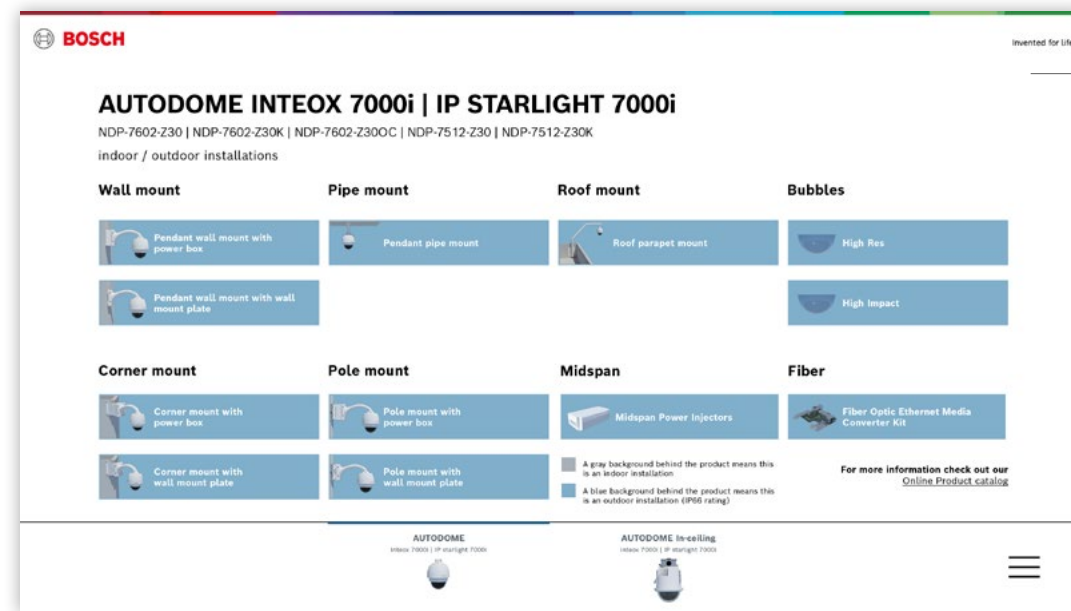

AUTODOME IP 7000 Camera Accessories - Quick Selection Guide

instructions

Select your camera