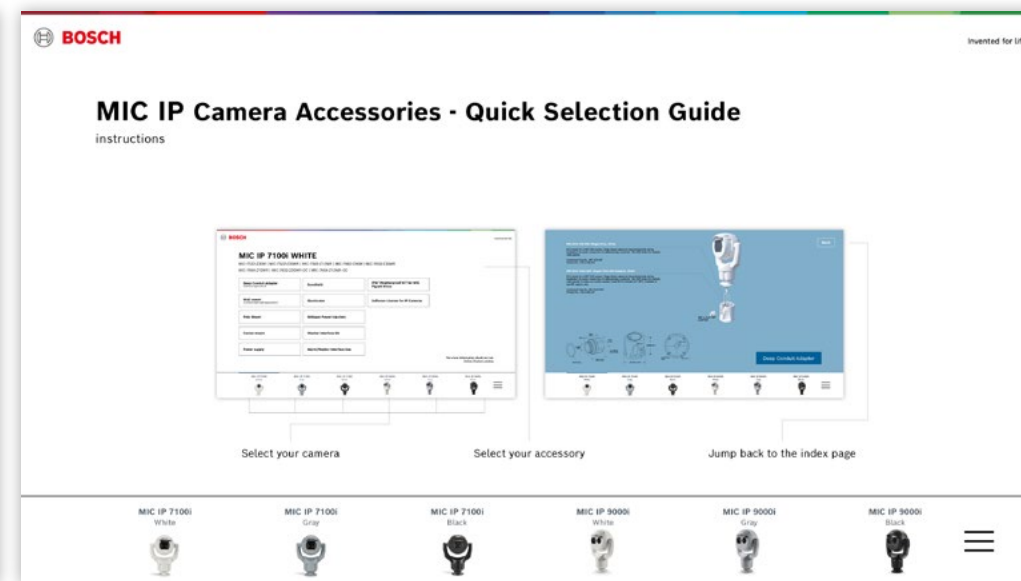

Camera Accessories - Quick Selection Guide

For full functionality open this Guide in Adobe Acrobat Reader

© Bosch Security Systems, 2024 - Modifications reserved | BT-VS/MKC version 11_EN FEBRUARY 2024

AUTODOME IP 7000

MIC IP

**Fixed Cameras and AUTODOME IP
4000/5000/5100/7100**

AUTODOME IP 7000 Camera Accessories - Quick Selection Guide

instructions

Select your camera

Select your mounting option

Jump back to the mounting index