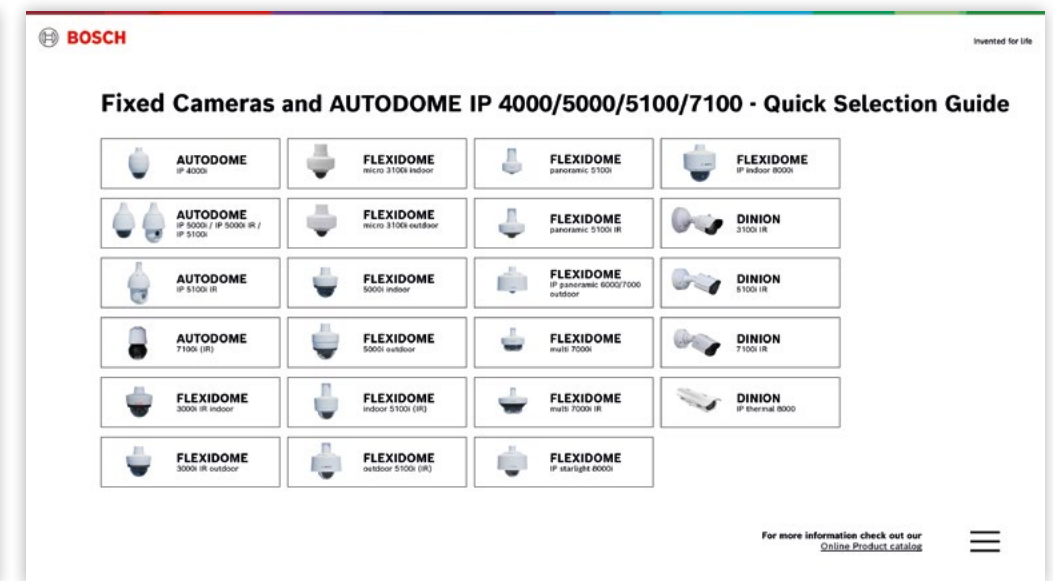

MIC IP

**Fixed Cameras and AUTODOME IP
4000/5000/5100/7100**

AUTODOME IP 7000 Camera Accessories - Quick Selection Guide

instructions

Select your camera

Select your mounting option

Jump back to the mounting index