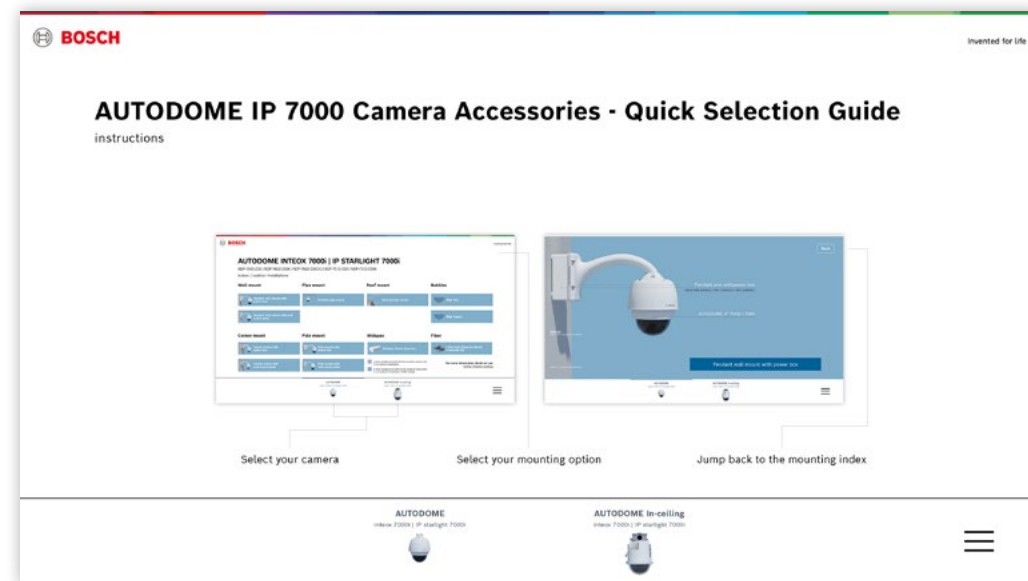

Camera Accessories - Quick Selection Guide

For full functionality open this Guide in Adobe Acrobat Reader

© Bosch Security Systems, 2024 - Modifications reserved | BT-VS/MKC version 11_EN FEBRUARY 2024

AUTODOME IP 7000

MIC IP

**Fixed Cameras and AUTODOME IP
4000/5000/5100/7100**

AUTODOME IP 7000 Camera Accessories - Quick Selection Guide

instructions

Select your camera

Select your mounting option

Jump back to the mounting index