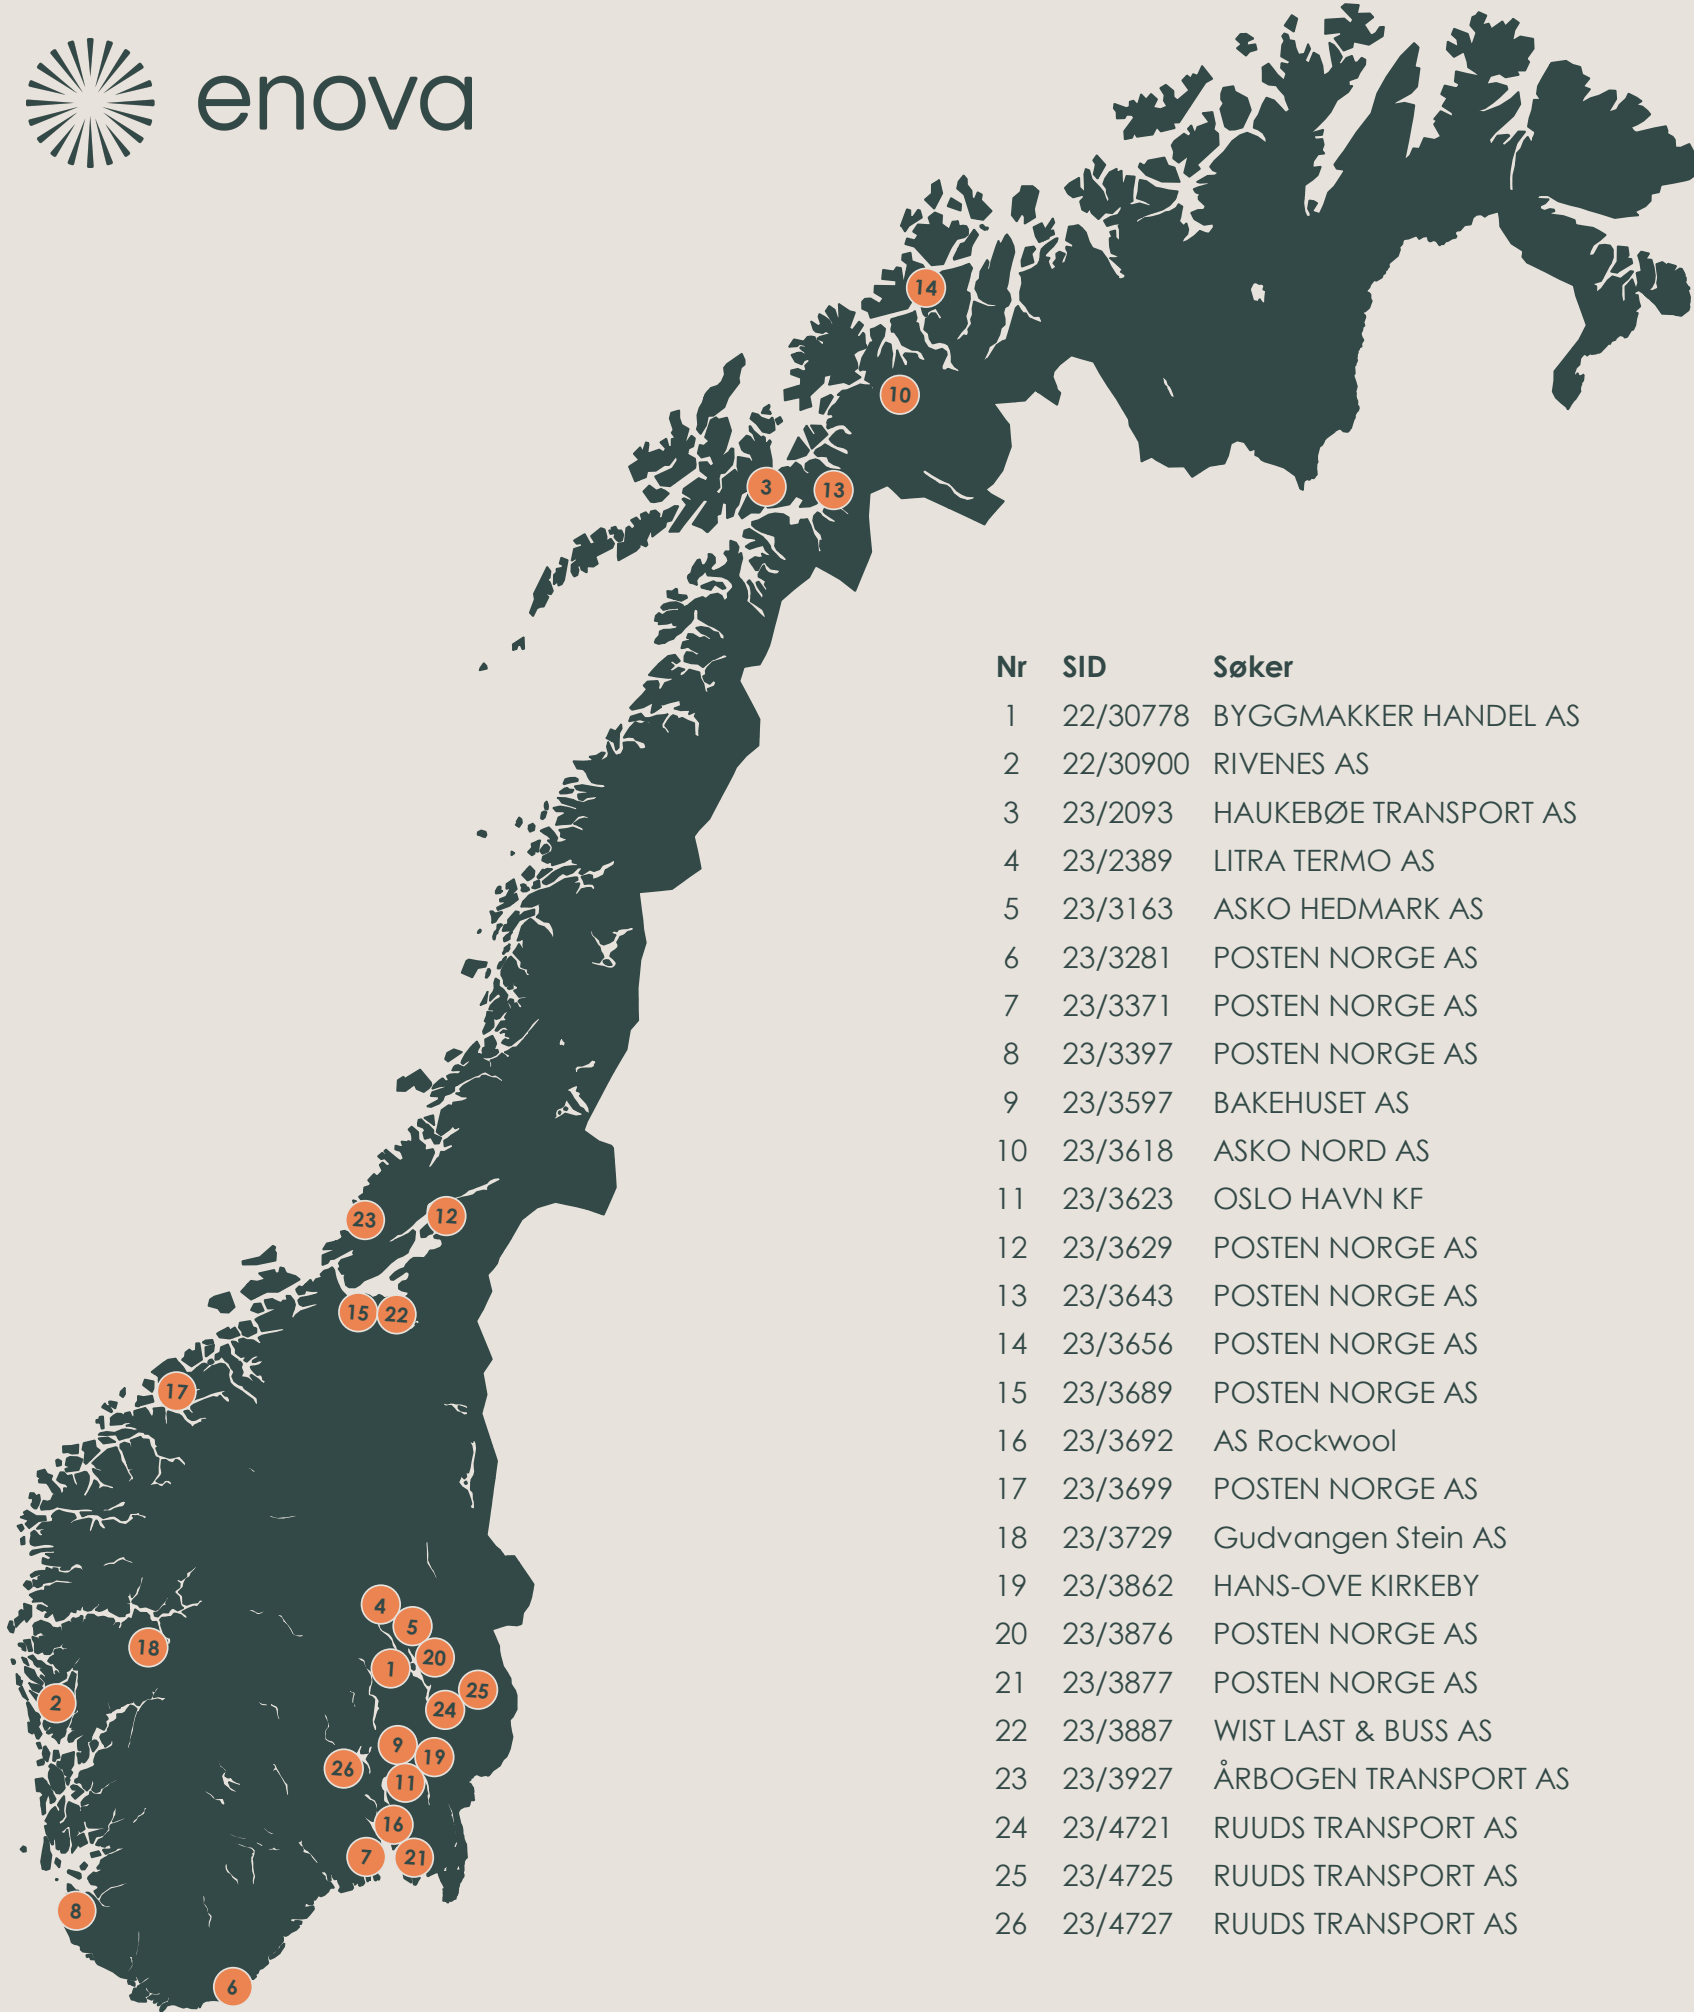

enova

Nr	SID	Søker
1	22/30778	BYGGMAKKER HANDEL AS
2	22/30900	RIVENES AS
3	23/2093	HAUKEBØE TRANSPORT AS
4	23/2389	LITRA TERMO AS
5	23/3163	ASKO HEDMARK AS
6	23/3281	POSTEN NORGE AS
7	23/3371	POSTEN NORGE AS
8	23/3397	POSTEN NORGE AS
9	23/3597	BAKEHUSET AS
10	23/3618	ASKO NORD AS
11	23/3623	OSLO HAVN KF
12	23/3629	POSTEN NORGE AS
13	23/3643	POSTEN NORGE AS
14	23/3656	POSTEN NORGE AS
15	23/3689	POSTEN NORGE AS
16	23/3692	AS Rockwool
17	23/3699	POSTEN NORGE AS
18	23/3729	Gudvangen Stein AS
19	23/3862	HANS-OVE KIRKEBY
20	23/3876	POSTEN NORGE AS
21	23/3877	POSTEN NORGE AS
22	23/3887	WIST LAST & BUSS AS
23	23/3927	ÅRBOGEN TRANSPORT AS
24	23/4721	RUUDS TRANSPORT AS
25	23/4725	RUUDS TRANSPORT AS
26	23/4727	RUUDS TRANSPORT AS